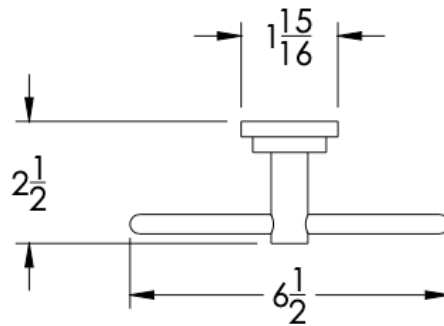

### TOWEL RING

Model	Product	Finishes Available
ELC-TWR1	Robe Hook	Multiple finishes available. Over 23 finishes to choose from.

FINISHES			
	Polished (-P)	Antique Copper (-ACOP)	Polished Gold (-PGLD)
	Brushed (-B)	Polished Brass (-PBRS)	Brushed Copper (-BCOP)
	Brushed Gold (-BGLD)	Matte White (-WHT)	Brushed Rose Gold (-BRGD)
	Matte Black (-BLK)	Brushed Modern Bronze (-BMBRZ)	Brushed Black (-BRBLK)
	Oil Rubbed Bronze (-ORB)	Glossy White (-GWHT)	Polished Black (-PBLK)
	Brushed Brass (-BBRS)	Polished Rose Gold (-PRGD)	Antique Nickel (-ANKL)
	Brushed Bronze (-BBRZ)	Unlacquered Brass (-UBRS)	Black Nickel (-NKBL)
	Antique Brass (-ABRS)	Polished Nickel (-PNKL)	

Dimension in inches

FRONT

TOP

SIDE

NOTE: Dimensions subject to change without notice.