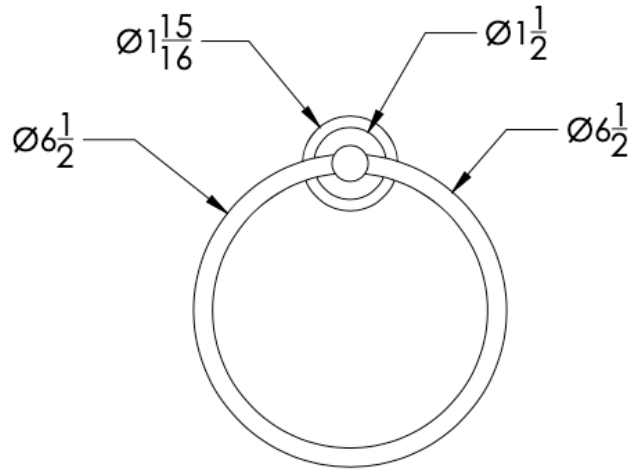

### TOWEL RING

Model	Product	Finishes Available
ELC-TWR1	Robe Hook	Multiple finishes available. Over 23 finishes to choose from.

FINISHES			
	Polished (-P)	Antique Copper (-ACOP)	Polished Gold (-PGLD)
	Brushed (-B)	Polished Brass (-PBRS)	Brushed Copper (-BCOP)
	Brushed Gold (-BGLD)	Matte White (-WHT)	Brushed Rose Gold (-BRGD)
	Matte Black (-BLK)	Brushed Modern Bronze (-BMBRZ)	Brushed Black (-BRBLK)
	Oil Rubbed Bronze (-ORB)	Glossy White (-GWHT)	Polished Black (-PBLK)
	Brushed Brass (-BBRS)	Polished Rose Gold (-PRGD)	Antique Nickel (-ANKL)
	Brushed Bronze (-BBRZ)	Unlacquered Brass (-UBRS)	Black Nickel (-NKBL)
	Antique Brass (-ABRS)	Polished Nickel (-PNKL)	

Dimension in inches

FRONT

TOP

SIDE

NOTE: Dimensions subject to change without notice.