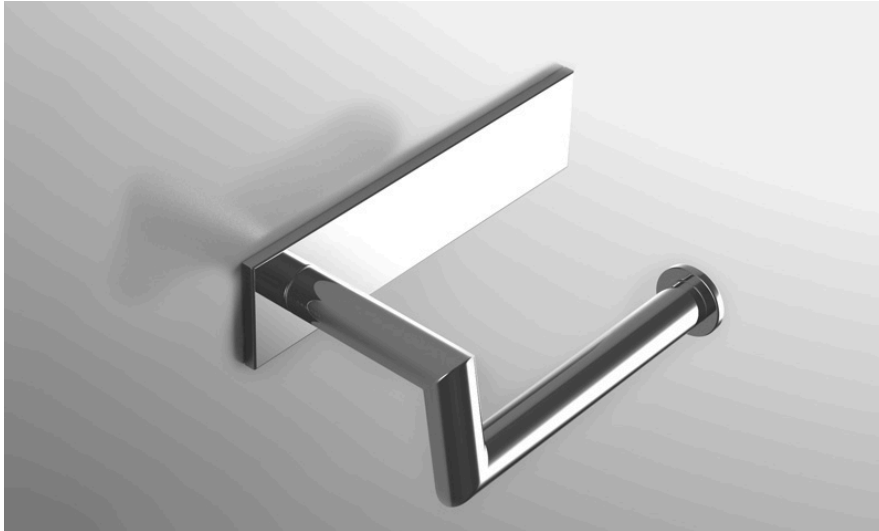

neelnox

LET
THERE
BE **DESIGN.**

FEATURES

- Premium 304 Grade Stainless Steel
- Solid Mount Construction
- Concealed Installation Hardware
- State of the art wall anchors included for installation on Dry wall or Tile

COLLECTION EXPONENT

TISSUE HOLDER

Model	Product	Finishes Available
EXP-TPHR	Tissue Holder (Facing Right)	Multiple finishes available. Over 23 finishes to choose from.
EXP-TPHL	Tissue Holder (Facing Left)	