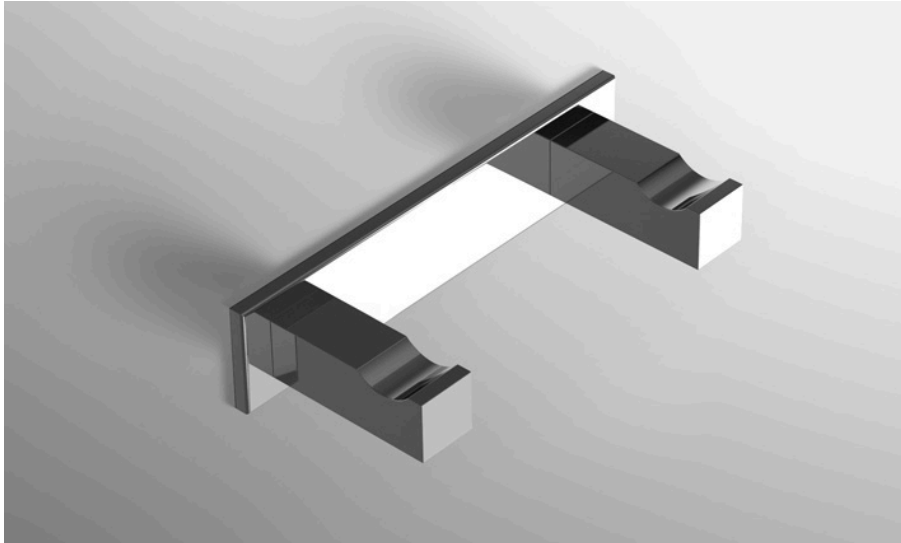

### FEATURES

- Premium 304 Grade Stainless Steel
- Solid Mount Construction
- Concealed Installation Hardware
- State of the art wall anchors included for installation on Dry wall or Tile