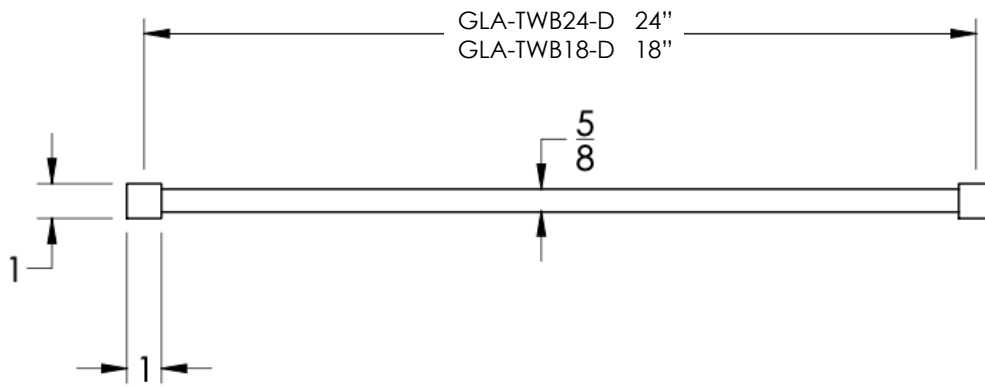

neelnox

LET
THERE
BE **DESIGN.**

FEATURES

- Premium 304 Grade Stainless Steel
- Solid Mount Construction
- Concealed Installation Hardware
- State of the art wall anchors included for installation on Dry wall or Tile

Dimensions in inches

FRONT

TOP

SIDE

NOTE: Dimensions subject to change without notice.