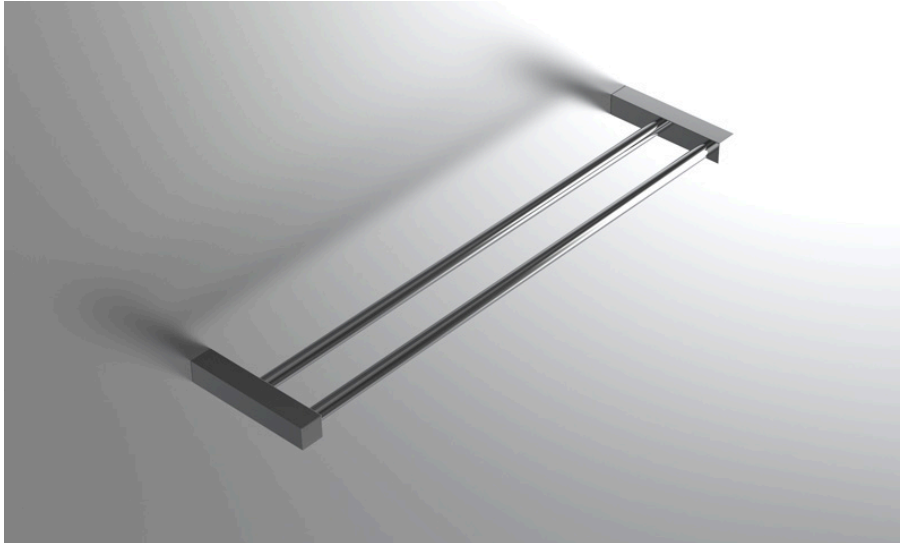

neelnox

LET
THERE
BE **DESIGN.**

FEATURES

- Premium 304 Grade Stainless Steel
- Solid Mount Construction
- Concealed Installation Hardware
- State of the art wall anchors included for installation on Dry wall or Tile

COLLECTION GLACIER

TOWEL BAR

Model	Product	Finishes Available
GLA-TWB24-D	Towel Bar	Multiple finishes available. Over 23 finishes to choose from.
GLA-TWB18-D	Towel Bar	

FINISHES			
	Polished (-P)	Antique Copper (-ACOP)	Polished Gold (-PGLD)
	Brushed (-B)	Polished Brass (-PBRS)	Brushed Copper (-BCOP)
	Brushed Gold (-BGLD)	Matte White (-WHT)	Brushed Rose Gold (-BRGD)
	Matte Black (-BLK)	Brushed Modern Bronze (-BMBRZ)	Brushed Black (-BRBLK)
	Oil Rubbed Bronze (-ORB)	Glossy White (-GWHT)	Polished Black (-PBLK)
	Brushed Brass (-BBRS)	Polished Rose Gold (-PRGD)	Antique Nickel (-ANKL)
	Brushed Bronze (-BBRZ)	Unlacquered Brass (-UBRS)	Black Nickel (-NKBL)
	Antique Brass (-ABRS)	Polished Nickel (-PNKL)	