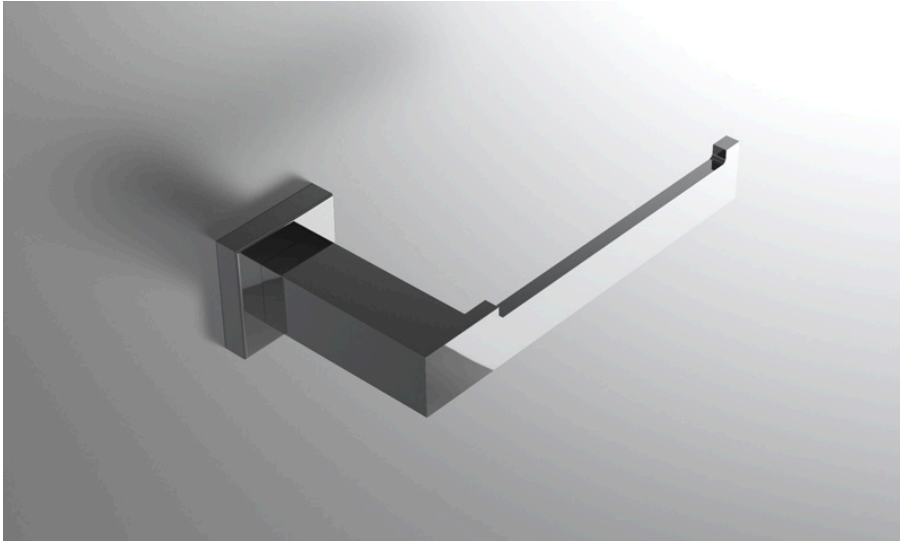

neelnox

LET
THERE
BE **DESIGN.**

FEATURES

- Premium 304 Grade Stainless Steel
- Solid Mount Construction
- Concealed Installation Hardware
- State of the art wall anchors included for installation on Dry wall or Tile