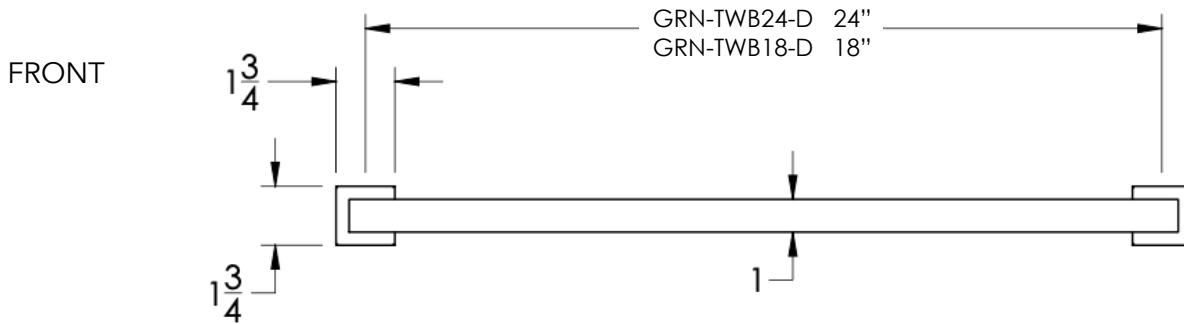

neelnox

LET
THERE
BE **DESIGN.**

FEATURES

- Premium 304 Grade Stainless Steel
- Solid Mount Construction
- Concealed Installation Hardware
- State of the art wall anchors included for installation on Dry wall or Tile

COLLECTION GRANDE

TOWEL BAR

Model	Product	Finishes Available
GRN-TWB24-D	Towel Bar	Multiple finishes available. Over 23 finishes to choose from.
GRN-TWB18-D	Towel Bar	

FINISHES

Polished (-P)	Antique Copper (-ACOP)	Polished Gold (-PGLD)
Brushed (-B)	Polished Brass (-PBRS)	Brushed Copper (-BCOP)
Brushed Gold (-BGLD)	Matte White (-WHT)	Brushed Rose Gold (-BRGD)
Matte Black (-BLK)	Brushed Modern Bronze (-BMBRZ)	Brushed Black (-BRBLK)
Oil Rubbed Bronze (-ORB)	Glossy White (-GWHT)	Polished Black (-PBLK)
Brushed Brass (-BBRS)	Polished Rose Gold (-PRGD)	Antique Nickel (-ANKL)
Brushed Bronze (-BBRZ)	Unlacquered Brass (-UBRS)	Black Nickel (-NKBL)
Antique Brass (-ABRS)	Polished Nickel (-PNKL)	

Dimensions in inches

NOTE: Dimensions subject to change without notice.