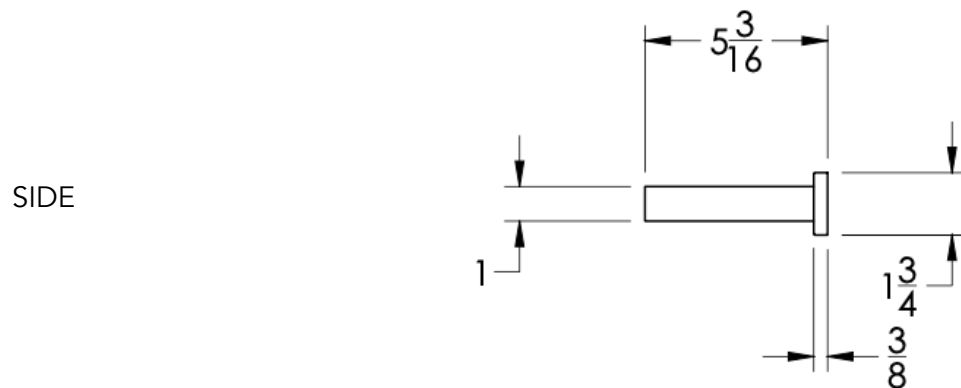

Dimensions in inches

NOTE: Dimensions subject to change without notice.