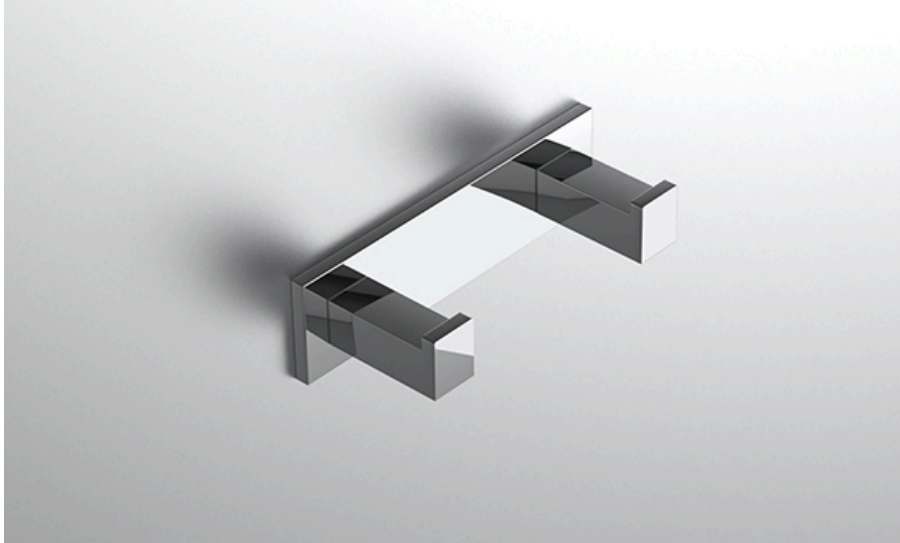

## FEATURES

- Premium 304 Grade Stainless Steel
- Solid Mount Construction
- Concealed Installation Hardware
- State of the art wall anchors included for installation on Dry wall or Tile