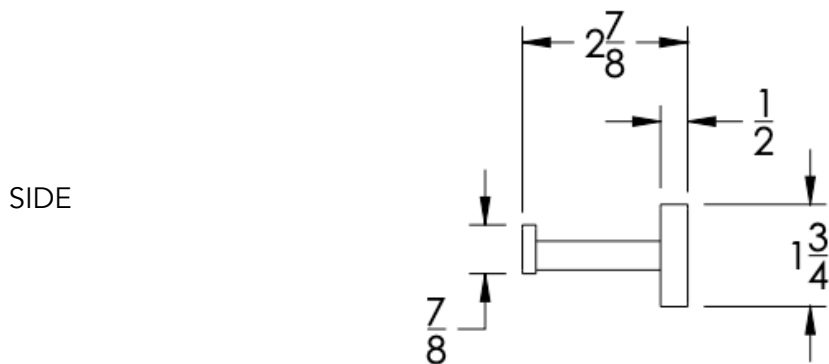

Dimensions in inches

NOTE: Dimensions subject to change without notice.