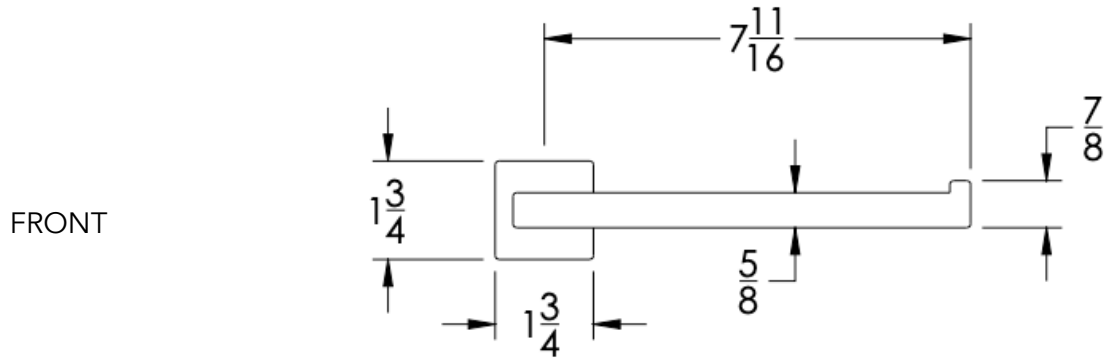

Dimensions in inches

NOTE: Dimensions subject to change without notice.