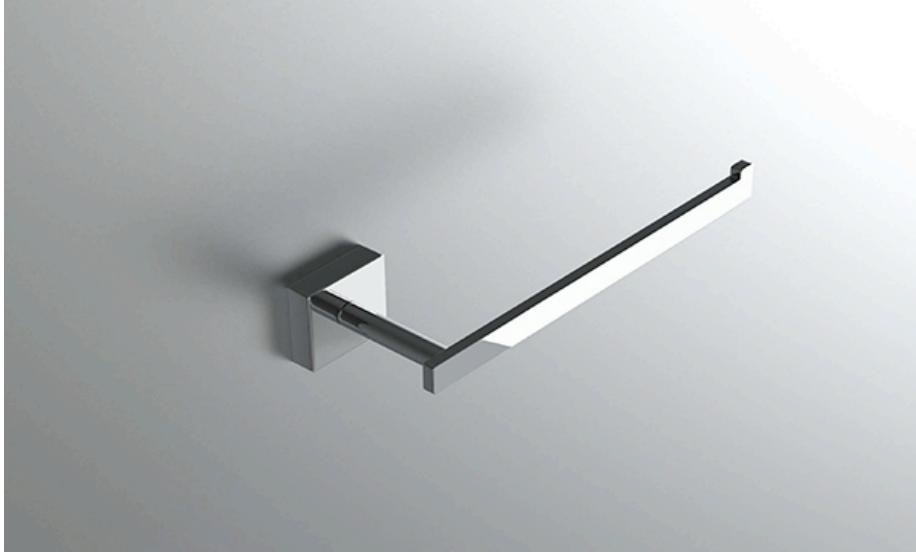

neelnox

LET
THERE
BE **DESIGN.**

FEATURES

- Premium 304 Grade Stainless Steel
- Solid Mount Construction
- Concealed Installation Hardware
- State of the art wall anchors included for installation on Dry wall or Tile

COLLECTION RHYME

TOWEL RING

Model	Product	Finishes Available
RHM-TWR2R	Towel Ring (Facing Right)	Multiple finishes available. Over 23 finishes to choose from.
RHM-TWR2L	Towel Ring (Facing Left)	

FINISHES			
	Polished (-P)	Antique Copper (-ACOP)	Polished Gold (-PGLD)
	Brushed (-B)	Polished Brass (-PBRS)	Brushed Copper (-BCOP)
	Brushed Gold (-BGLD)	Matte White (-WHT)	Brushed Rose Gold (-BRGD)
	Matte Black (-BLK)	Brushed Modern Bronze (-BMBRZ)	Brushed Black (-BRBLK)
	Oil Rubbed Bronze (-ORB)	Glossy White (-GWHT)	Polished Black (-PBLK)
	Brushed Brass (-BBRS)	Polished Rose Gold (-PRGD)	Antique Nickel (-ANKL)
	Brushed Bronze (-BBRZ)	Unlacquered Brass (-UBRS)	Black Nickel (-NKBL)
	Antique Brass (-ABRS)	Polished Nickel (-PNKL)	