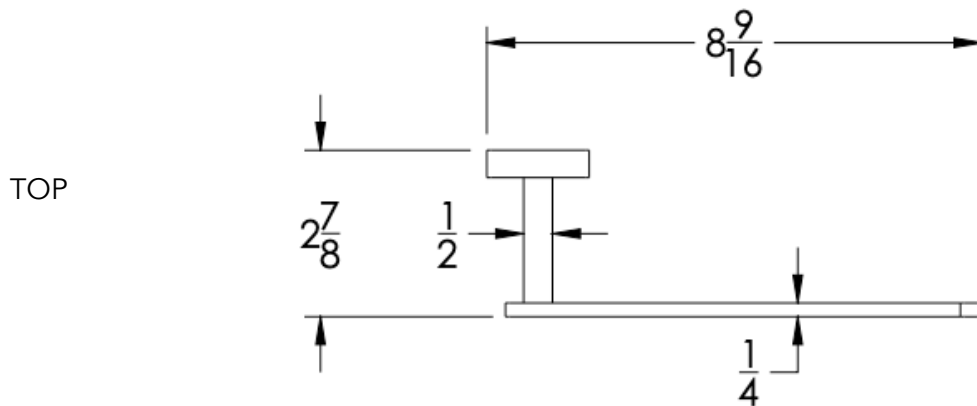

neelnox

LET
THERE
BE **DESIGN.**

FEATURES

- Premium 304 Grade Stainless Steel
- Solid Mount Construction
- Concealed Installation Hardware
- State of the art wall anchors included for installation on Dry wall or Tile

COLLECTION RHYME

TOWEL RING

Model	Product	Finishes Available
RHM-TWR2R	Towel Ring (Facing Right)	Multiple finishes available. Over 23 finishes to choose from.
RHM-TWR2L	Towel Ring (Facing Left)	

FINISHES			
	Polished (-P)	Antique Copper (-ACOP)	Polished Gold (-PGLD)
	Brushed (-B)	Polished Brass (-PBRS)	Brushed Copper (-BCOP)
	Brushed Gold (-BGLD)	Matte White (-WHT)	Brushed Rose Gold (-BRGD)
	Matte Black (-BLK)	Brushed Modern Bronze (-BMBRZ)	Brushed Black (-BRBLK)
	Oil Rubbed Bronze (-ORB)	Glossy White (-GWHT)	Polished Black (-PBLK)
	Brushed Brass (-BBRS)	Polished Rose Gold (-PRGD)	Antique Nickel (-ANKL)
	Brushed Bronze (-BBRZ)	Unlacquered Brass (-UBRS)	Black Nickel (-NKBL)
	Antique Brass (-ABRS)	Polished Nickel (-PNKL)	

Dimensions in inches

NOTE: Dimensions subject to change without notice.