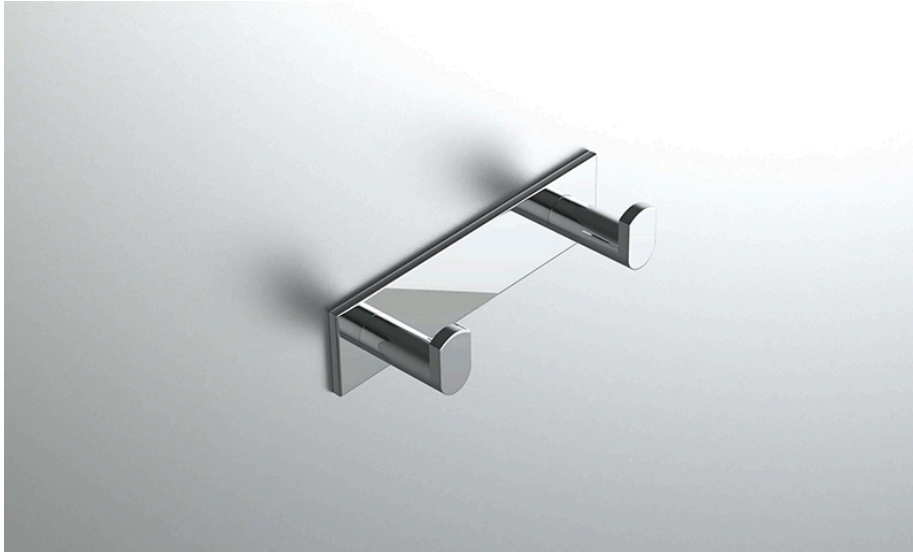

neelnox

LET
THERE
BE **DESIGN.**

FEATURES

- Premium 304 Grade Stainless Steel
- Solid Mount Construction
- Concealed Installation Hardware
- State of the art wall anchors included for installation on Dry wall or Tile

COLLECTION INSPIRE

ROBE HOOK

| Model | Product | Finishes Available |
|----------|-----------|---|
| INS-RHD3 | Robe Hook | Multiple finishes available. Over 23 finishes to choose from. |

| FINISHES | | | |
|--------------------------|--------------------------------|---------------------------|--|
| Polished (-P) | Antique Copper (-ACOP) | Polished Gold (-PGLD) | |
| Brushed (-B) | Polished Brass (-PBRS) | Brushed Copper (-BCOP) | |
| Brushed Gold (-BGLD) | Matte White (-WHT) | Brushed Rose Gold (-BRGD) | |
| Matte Black (-BLK) | Brushed Modern Bronze (-BMBRZ) | Brushed Black (-BRBLK) | |
| Oil Rubbed Bronze (-ORB) | Glossy White (-GWHT) | Polished Black (-PBLK) | |
| Brushed Brass (-BBRS) | Polished Rose Gold (-PRGD) | Antique Nickel (-ANKL) | |
| Brushed Bronze (-BBRZ) | Unlacquered Brass (-UBRS) | Black Nickel (-NKBL) | |
| Antique Brass (-ABRS) | Polished Nickel (-PNKL) | | |

Dimensions in inches

FRONT

TOP

SIDE

NOTE: Dimensions subject to change without notice.