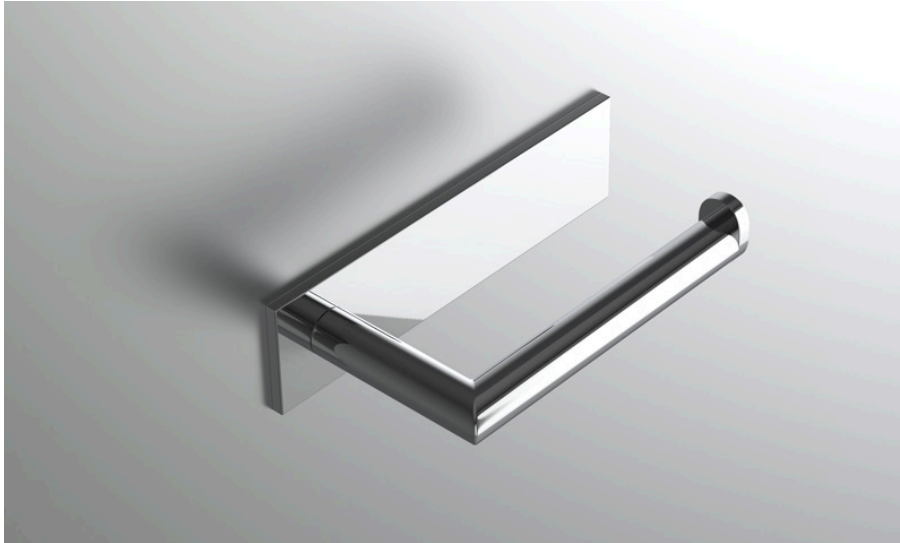

neelnox

LET
THERE
BE **DESIGN.**

FEATURES

- Premium 304 Grade Stainless Steel
- Solid Mount Construction
- Concealed Installation Hardware
- State of the art wall anchors included for installation on Dry wall or Tile

COLLECTION INSPIRE

TISSUE HOLDER

Model	Product	Finishes Available
INS-TPHR	Tissue Holder (Facing Right)	Multiple finishes available. Over 23 finishes to choose from.
INS-TPHL	Tissue Holder (Facing Left)	