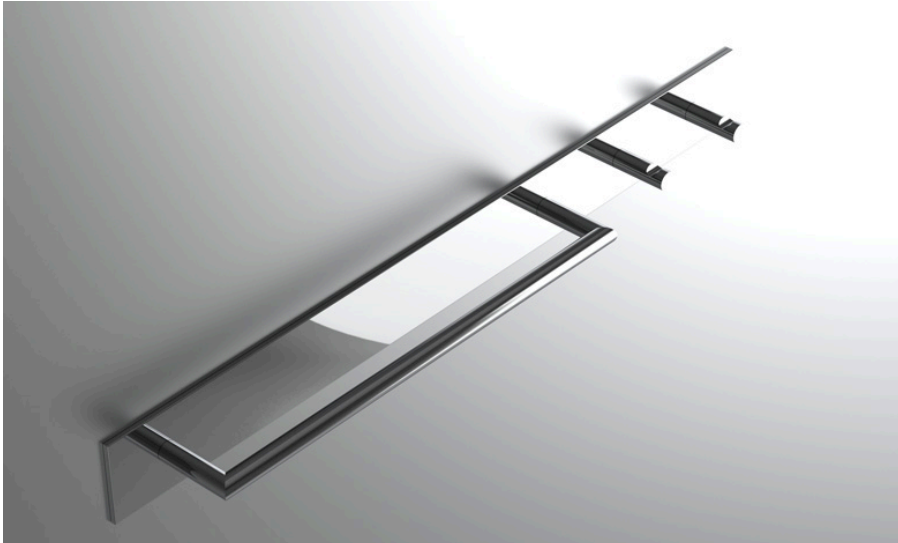

neelnox

LET
THERE
BE **DESIGN.**

FEATURES

- Premium 304 Grade Stainless Steel
- Solid Mount Construction
- Concealed Installation Hardware
- State of the art wall anchors included for installation on Dry wall or Tile

COLLECTION INSPIRE

TOWEL BAR WITH HOOKS

Model	Product	Finishes Available
INS-TWBRH24	Towel Bar With Hooks	Multiple finishes available. Over 23 finishes to choose from.
INS-TWBRH18	Towel Bar With Hooks	

FINISHES			
Polished (-P)	Antique Copper (-ACOP)	Polished Gold (-PGLD)	
Brushed (-B)	Polished Brass (-PBRS)	Brushed Copper (-BCOP)	
Brushed Gold (-BGLD)	Matte White (-WHT)	Brushed Rose Gold (-BRGD)	
Matte Black (-BLK)	Brushed Modern Bronze (-BMBRZ)	Brushed Black (-BRBLK)	
Oil Rubbed Bronze (-ORB)	Glossy White (-GWHT)	Polished Black (-PBLK)	
Brushed Brass (-BBRS)	Polished Rose Gold (-PRGD)	Antique Nickel (-ANKL)	
Brushed Bronze (-BBRZ)	Unlacquered Brass (-UBRS)	Black Nickel (-NKBL)	
Antique Brass (-ABRS)	Polished Nickel (-PNKL)		