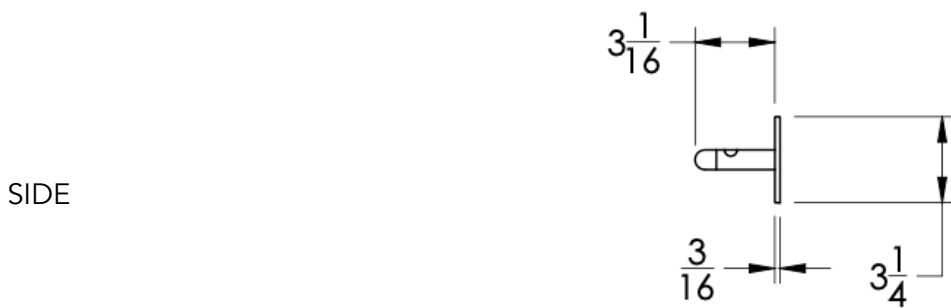

Dimensions in inches

NOTE: Dimensions subject to change without notice.