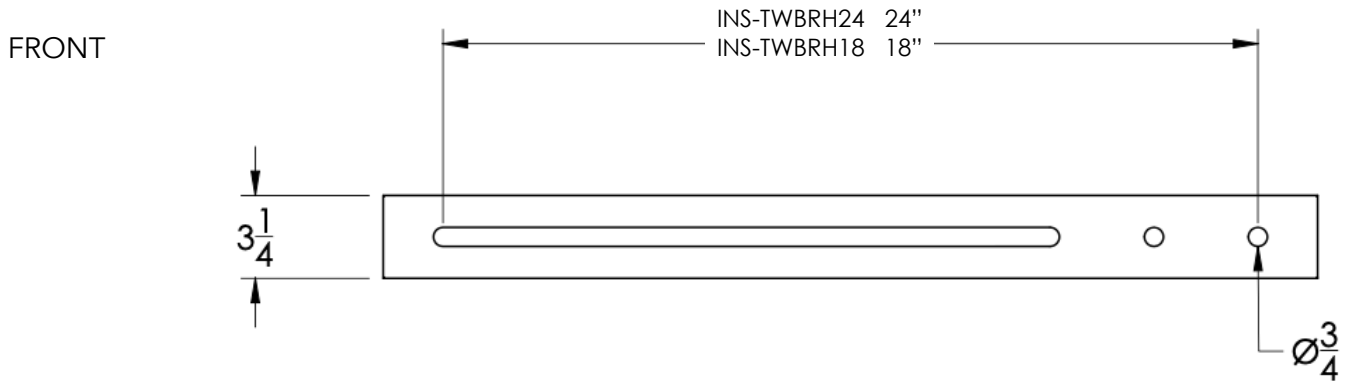

neelnox

LET
THERE
BE **DESIGN.**

FEATURES

- Premium 304 Grade Stainless Steel
- Solid Mount Construction
- Concealed Installation Hardware
- State of the art wall anchors included for installation on Dry wall or Tile

COLLECTION INSPIRE

TOWEL BAR WITH HOOKS

Model	Product	Finishes Available
INS-TWBRH24	Towel Bar With Hooks	Multiple finishes available. Over 23 finishes to choose from.
INS-TWBRH18	Towel Bar With Hooks	

FINISHES			
Polished (-P)	Antique Copper (-ACOP)	Polished Gold (-PGLD)	
Brushed (-B)	Polished Brass (-PBRS)	Brushed Copper (-BCOP)	
Brushed Gold (-BGLD)	Matte White (-WHT)	Brushed Rose Gold (-BRGD)	
Matte Black (-BLK)	Brushed Modern Bronze (-BMBRZ)	Brushed Black (-BRBLK)	
Oil Rubbed Bronze (-ORB)	Glossy White (-GWHT)	Polished Black (-PBLK)	
Brushed Brass (-BBRS)	Polished Rose Gold (-PRGD)	Antique Nickel (-ANKL)	
Brushed Bronze (-BBRZ)	Unlacquered Brass (-UBRS)	Black Nickel (-NKBL)	
Antique Brass (-ABRS)	Polished Nickel (-PNKL)		

Dimensions in inches

NOTE: Dimensions subject to change without notice.