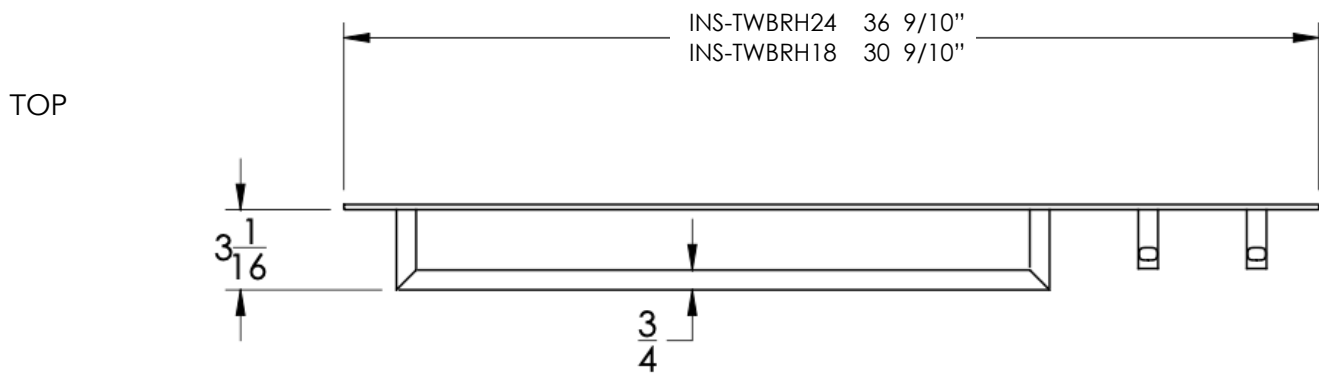

neelnox

LET
THERE
BE **DESIGN.**

FEATURES

- Premium 304 Grade Stainless Steel
- Solid Mount Construction
- Concealed Installation Hardware
- State of the art wall anchors included for installation on Dry wall or Tile

Dimensions in inches

NOTE: Dimensions subject to change without notice.