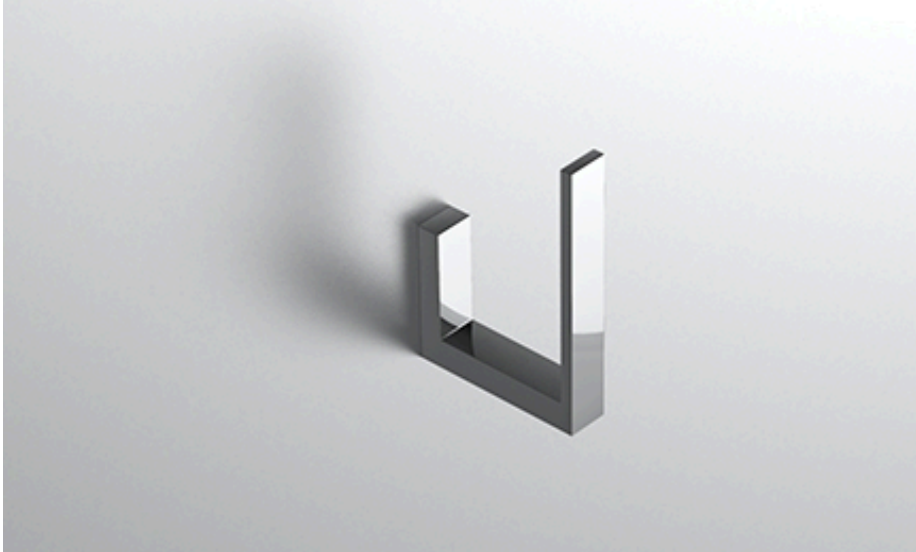

neelnox

LET
THERE
BE **DESIGN.**

FEATURES

- Premium 304 Grade Stainless Steel
- Solid Mount Construction
- Concealed Installation Hardware
- State of the art wall anchors included for installation on Dry wall or Tile