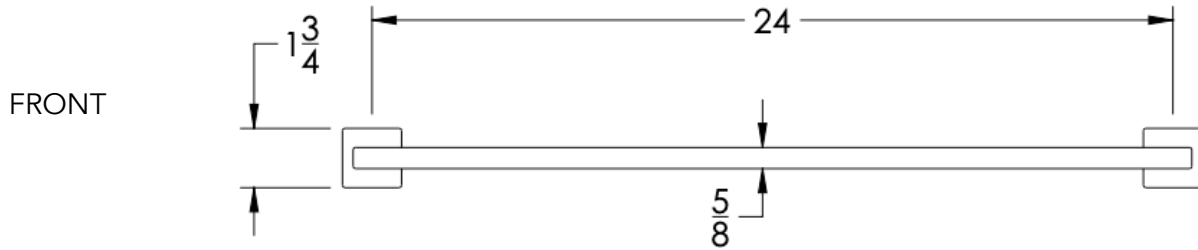

Dimensions in inches

NOTE: Dimensions subject to change without notice.