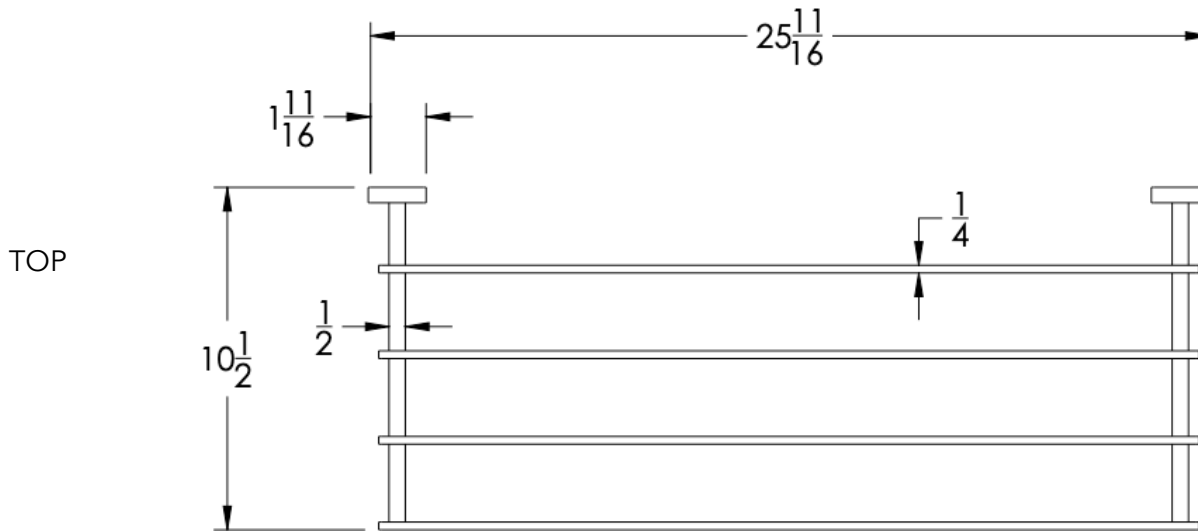

Dimensions in inches

NOTE: Dimensions subject to change without notice.