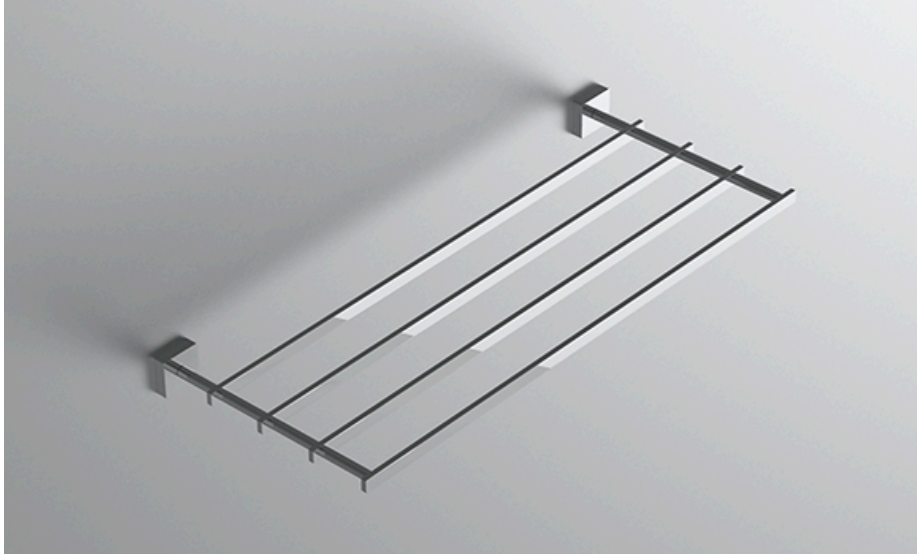

## FEATURES

- Premium 304 Grade Stainless Steel
- Solid Mount Construction
- Concealed Installation Hardware
- State of the art wall anchors included for installation on Dry wall or Tile