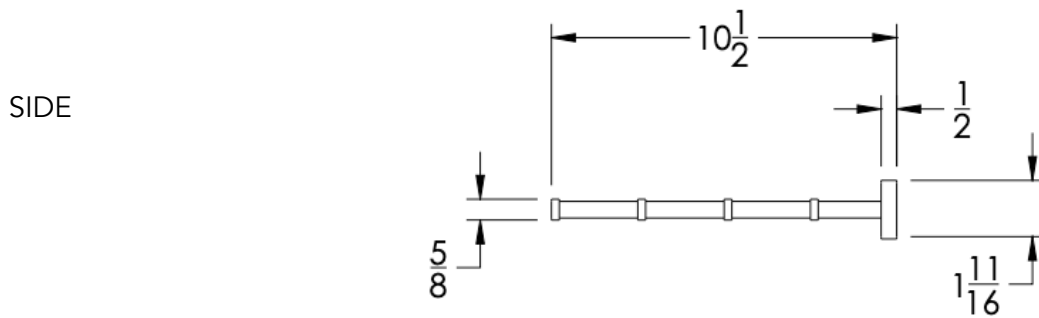

Dimensions in inches

NOTE: Dimensions subject to change without notice.