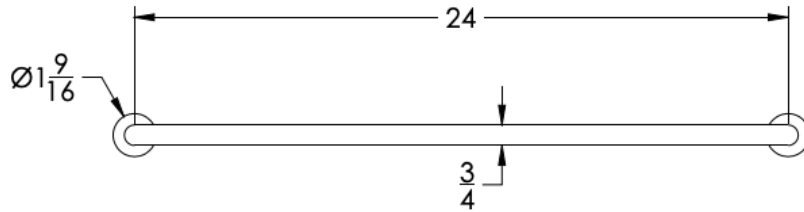

neelnox

LET
THERE
BE **DESIGN.**

FEATURES

- Premium 304 Grade Stainless Steel
- Solid Mount Construction
- Concealed Installation Hardware
- State of the art wall anchors included for installation on Dry wall or Tile

Dimensions in inches

FRONT

TOP

SIDE

NOTE: Dimensions subject to change without notice.