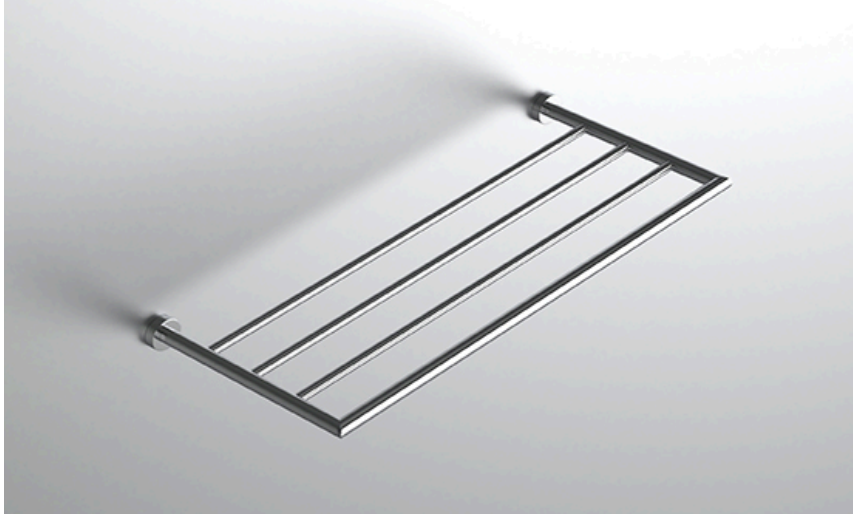

neelnox

LET
THERE
BE **DESIGN.**

FEATURES

- Premium 304 Grade Stainless Steel
- Solid Mount Construction
- Concealed Installation Hardware
- State of the art wall anchors included for installation on Dry wall or Tile

COLLECTION FORM MODERNE

TOWEL RACK

Model	Product	Finishes Available
FMD-TRK24	Towel Rack	Multiple finishes available. Over 23 finishes to choose from.

FINISHES			
	Polished (-P)	Antique Copper (-ACOP)	Polished Gold (-PGLD)
	Brushed (-B)	Polished Brass (-PBRS)	Brushed Copper (-BCOP)
	Brushed Gold (-BGLD)	Matte White (-WHT)	Brushed Rose Gold (-BRGD)
	Matte Black (-BLK)	Brushed Modern Bronze (-BMBRZ)	Brushed Black (-BRBLK)
	Oil Rubbed Bronze (-ORB)	Glossy White (-GWHT)	Polished Black (-PBLK)
	Brushed Brass (-BBRS)	Polished Rose Gold (-PRGD)	Antique Nickel (-ANKL)
	Brushed Bronze (-BBRZ)	Unlacquered Brass (-UBRS)	Black Nickel (-NKBL)
	Antique Brass (-ABRS)	Polished Nickel (-PNKL)	

Dimensions in inches

FRONT

TOP

SIDE

NOTE: Dimensions subject to change without notice.