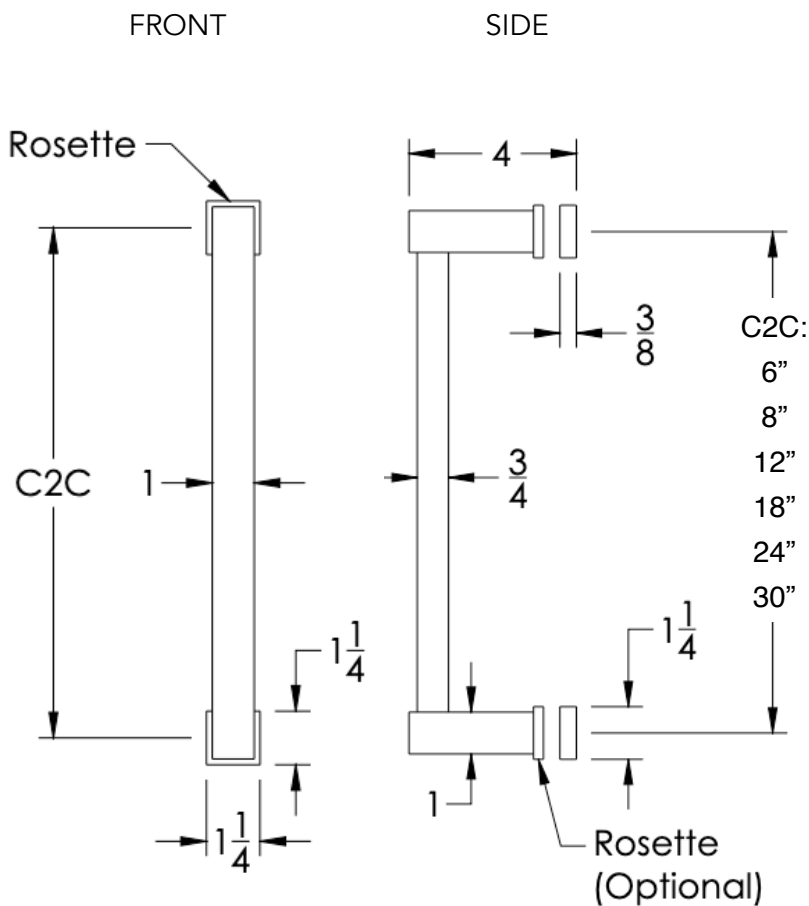

## FEATURES

- Premium 304 Grade Stainless Steel
- Solid Mount Construction
- Concealed Installation Hardware
- Solid End Cap provided for side opposite to the door for a seamless look

No Rosette

Medium Rosette

C2C	No Rosette	Medium Rosette
6"	ART-SSD6-NR	ART-SSD6-MR
8"	ART-SSD8-NR	ART-SSD8-MR
12"	ART-SSD12-NR	ART-SSD12-MR
18"	ART-SSD18-NR	ART-SSD18-MR
24"	ART-SSD24-NR	ART-SSD24-MR
30"	ART-SSD30-NR	ART-SSD30-MR

**Installation Notes:** Center to center hole drilling dimension are same as mentioned in column.  
Diameter of glass hole for installation is 1/2".

Standard hardware supplied can accommodate glass thicknesses 1/4" to 1/2". Please contact us for custom hardware in case glass thickness exceeds 1/2".