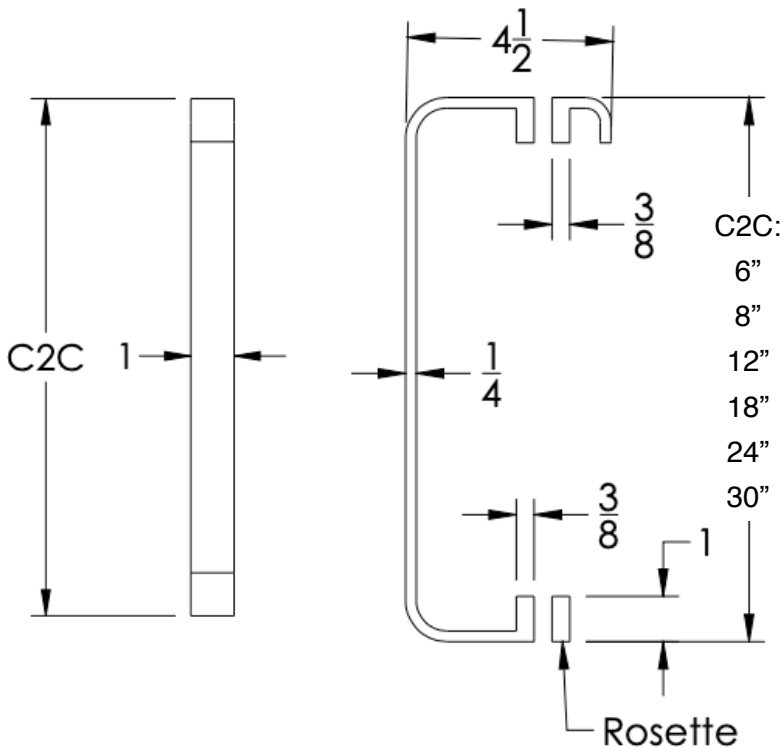

neelnox

LET
THERE
BE **DESIGN.**

FEATURES

- Premium 304 Grade Stainless Steel
- Solid Mount Construction
- Concealed Installation Hardware
- Solid End Cap provided for side opposite to the door for a seamless look

Single Door Handle with Knob

COLLECTION PENINSULAR

SINGLE DOOR HANDLE WITH KNOB

Model	Product	Finishes Available
PSL-SDKN-GR <u>XX-XX</u>	Single Door Handle With Knob	Multiple finishes available. Over 23 finishes to choose from.

C2C	MODEL
6"	PSL-SDKN6-GR
8"	PSL-SDKN8-GR
12"	PSL-SDKN12-GR
18"	PSL-SDKN18-GR
24"	PSL-SDKN24-GR
30"	PSL-SDKN30-GR

FRONT

SIDE

Installation Notes: Center to center hole drilling dimension are same as mentioned in column. Diameter of glass hole for installation is 1/2".

Standard hardware supplied can accommodate glass thicknesses 1/4" to 1/2". Please contact us for custom hardware in case glass thickness exceeds 1/2".

Dimensions in inches

NOTE: Dimensions subject to change without notice.