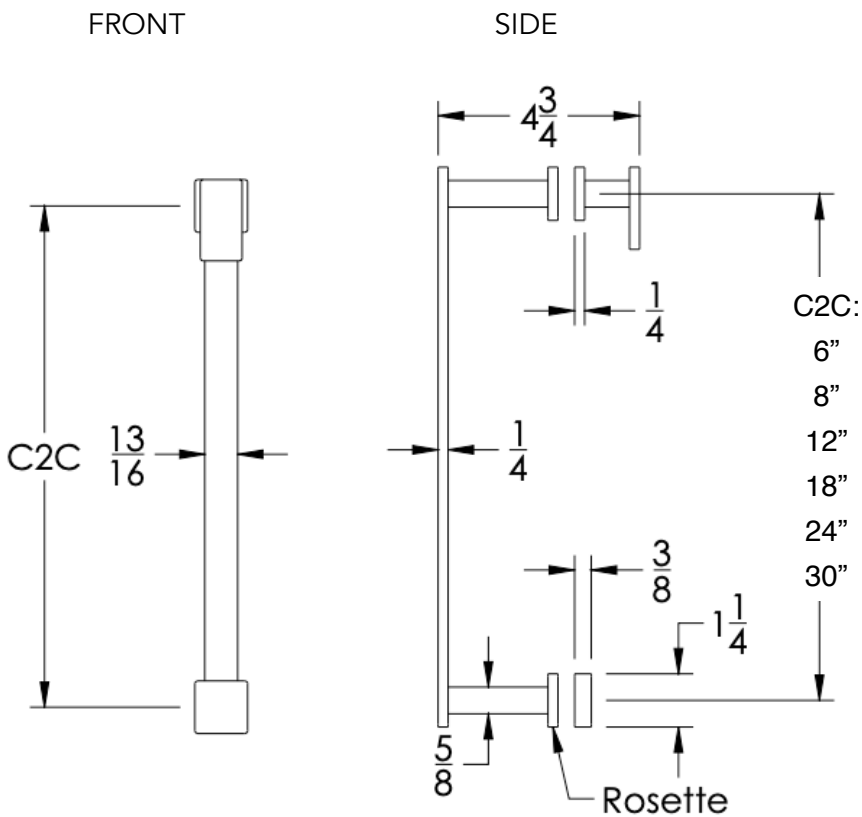

neelnox

LET
THERE
BE **DESIGN.**

FEATURES

- Premium 304 Grade Stainless Steel
- Solid Mount Construction
- Concealed Installation Hardware
- Solid End Cap provided for side opposite to the door for a seamless look

Single Door Handle with Knob

COLLECTION RHYME

SINGLE DOOR HANDLE WITH KNOB

Model	Product	Finishes Available
RHM-SDKN-GR <u>XX-XX</u>	Single Door Handle With Knob	Multiple finishes available. Over 23 finishes to choose from.

C2C	MODEL
6"	RHM-SDKN6-GR
8"	RHM-SDKN8-GR
12"	RHM-SDKN12-GR
18"	RHM-SDKN18-GR
24"	RHM-SDKN24-GR
30"	RHM-SDKN30-GR

Installation Notes: Center to center hole drilling dimension are same as mentioned in column. Diameter of glass hole for installation is $\frac{1}{2}$ ".

NOTE: Dimensions subject to change without notice.