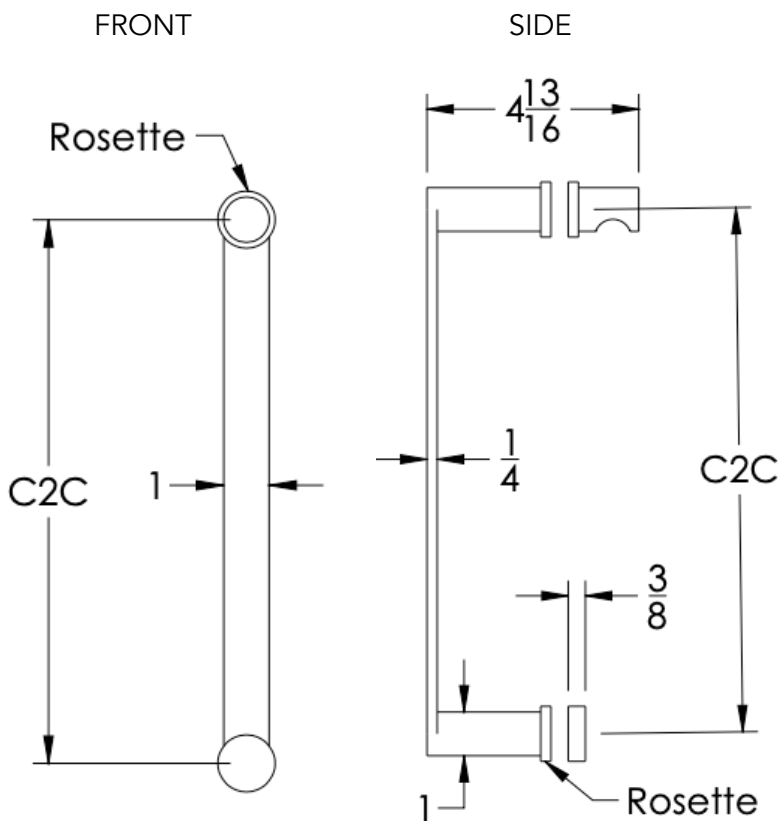

neelnox

LET
THERE
BE **DESIGN.**

FEATURES

- Premium 304 Grade Stainless Steel
- Solid Mount Construction
- Concealed Installation Hardware
- Solid End Cap provided for side opposite to the door for a seamless look

Small Rosette
(Dia 1 1/8")

Medium Rosette
(Dia 1 1/4")

Large Rosette
(Dia 1 1/2")

Single Door Handle
with Knob shown
with a medium Rosette

COLLECTION BEAUMONT

SINGLE DOOR HANDLE WITH KNOB

Model	Product	Finishes Available
BEA-SDKN <u>XX-XX</u>	Single Door Handle With Knob	Multiple finishes available. Over 23 finishes to choose from.

C2C	Small Rosette	Medium Rosette	Large Rosette
6"	BEA-SDKN6-SR	BEA-SDKN6-MR	BEA-SDKN6-LR
8"	BEA-SDKN8-SR	BEA-SDKN8-MR	BEA-SDKN8-LR
12"	BEA-SDKN12-SR	BEA-SDKN12-MR	BEA-SDKN12-LR
18"	BEA-SDKN18-SR	BEA-SDKN18-MR	BEA-SDKN18-LR
24"	BEA-SDKN24-SR	BEA-SDKN24-MR	BEA-SDKN24-LR
30"	BEA-SDKN30-SR	BEA-SDKN30-MR	BEA-SDKN30-LR

Dimensions in inches

Small Dia 1 1/8"
 Medium Dia 1 1/4"
 Large Dia 1 1/2"

Installation Notes: Center to center hole drilling dimension are same as mentioned in column. Diameter of glass hole for installation is 1/2".