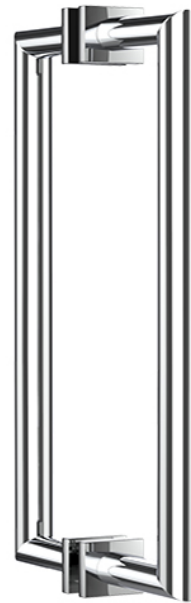

neelnox

LET
THERE
BE **DESIGN.**

FEATURES

- Premium 304 Grade Stainless Steel
- Solid Mount Construction
- Concealed Installation Hardware
- Solid End Cap provided for side opposite to the door for a seamless look

Double Door Handle

COLLECTION NAVIGATOR

DOUBLE DOOR HANDLE

Model	Product	Finishes Available
NAV-DSD <u>XX-XX</u> -GR	Double Door Handle	Multiple finishes available. Over 23 finishes to choose from.

FINISHES			
Polished (-P)	Antique Copper (-ACOP)	Polished Gold (-PGLD)	
Brushed (-B)	Polished Brass (-PBRS)	Brushed Copper (-BCOP)	
Brushed Gold (-BGLD)	Matte White (-WHT)	Brushed Rose Gold (-BRGD)	
Matte Black (-BLK)	Brushed Modern Bronze (-BMBRZ)	Brushed Black (-BRBLK)	
Oil Rubbed Bronze (-ORB)	Glossy White (-GWHT)	Polished Black (-PBLK)	
Brushed Brass (-BBRS)	Polished Rose Gold (-PRGD)	Antique Nickel (-ANKL)	
Brushed Bronze (-BBRZ)	Unlacquered Brass (-UBRS)	Black Nickel (-NKBL)	
Antique Brass (-ABRS)	Polished Nickel (-PNKL)		

C2C	MODEL
6"	NAV-DSD6-GR
8"	NAV-DSD8-GR
12"	NAV-DSD12-GR
18"	NAV-DSD18-GR
24"	NAV-DSD24-GR
30"	NAV-DSD30-GR

Installation Notes: Center to center hole drilling dimension are same as mentioned in column. Diameter of glass hole for installation is $\frac{1}{2}$ ".

NOTE: Dimensions subject to change without notice.