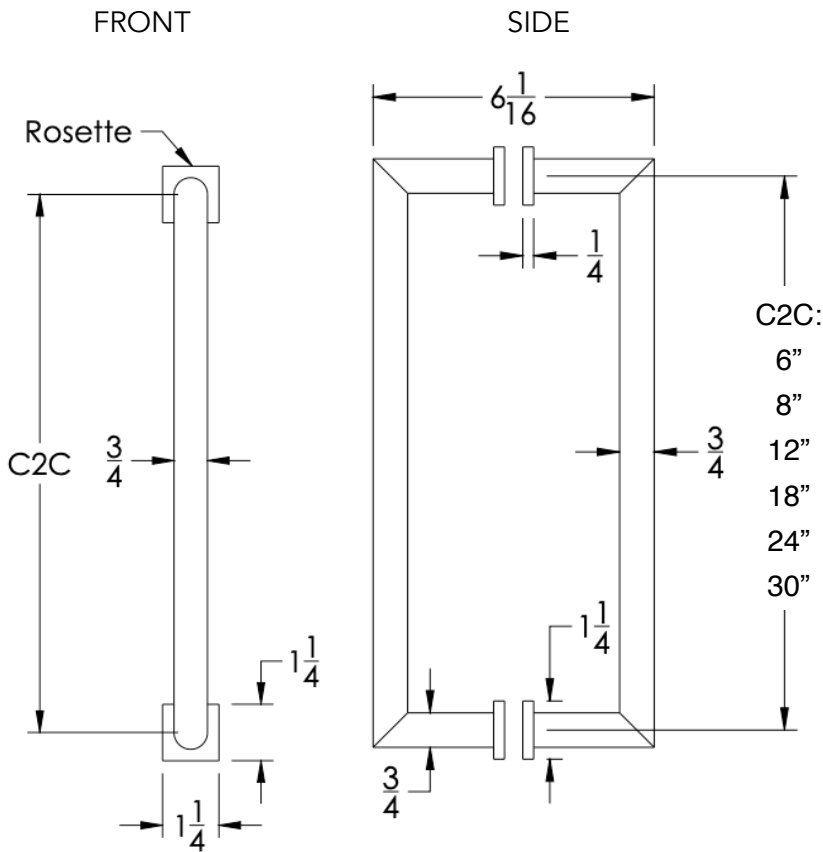

neelnox

LET
THERE
BE **DESIGN.**

FEATURES

- Premium 304 Grade Stainless Steel
- Solid Mount Construction
- Concealed Installation Hardware
- Solid End Cap provided for side opposite to the door for a seamless look

C2C	MODEL
6"	NAV-DSD6-GR
8"	NAV-DSD8-GR
12"	NAV-DSD12-GR
18"	NAV-DSD18-GR
24"	NAV-DSD24-GR
30"	NAV-DSD30-GR

Installation Notes: Center to center hole drilling dimension are same as mentioned in column. Diameter of glass hole for installation is $\frac{1}{2}$ ".

Standard hardware supplied can accommodate glass thicknesses $\frac{1}{4}$ " to $\frac{1}{2}$ ". Please contact us for custom hardware in case glass thickness exceeds $\frac{1}{2}$ ".

Dimensions in inches

NOTE: Dimensions subject to change without notice.