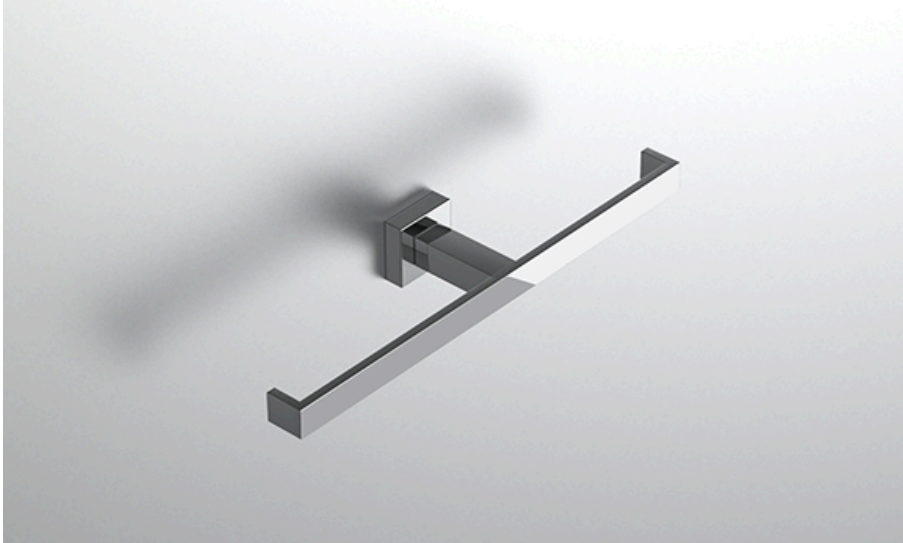

neelnox

LET
THERE
BE **DESIGN.**

FEATURES

- Premium 304 Grade Stainless Steel
- Solid Mount Construction
- Concealed Installation Hardware
- State of the art wall anchors included for installation on Dry wall or Tile

COLLECTION ICONIC

TISSUE HOLDER

Model	Product	Finishes Available
ICN-TPHD1	Tissue Holder	Multiple finishes available. Over 23 finishes to choose from.

FINISHES			
Polished (-P)	Antique Copper (-ACOP)	Polished Gold (-PGLD)	
Brushed (-B)	Polished Brass (-PBRS)	Brushed Copper (-BCOP)	
Brushed Gold (-BGLD)	Matte White (-WHT)	Brushed Rose Gold (-BRGD)	
Matte Black (-BLK)	Brushed Modern Bronze (-BMBRZ)	Brushed Black (-BRBLK)	
Oil Rubbed Bronze (-ORB)	Glossy White (-GWHT)	Polished Black (-PBLK)	
Brushed Brass (-BBRS)	Polished Rose Gold (-PRGD)	Antique Nickel (-ANKL)	
Brushed Bronze (-BBRZ)	Unlacquered Brass (-UBRS)	Black Nickel (-NKBL)	
Antique Brass (-ABRS)	Polished Nickel (-PNKL)		

Dimension in inches

FRONT

TOP

SIDE

NOTE: Dimensions subject to change without notice.