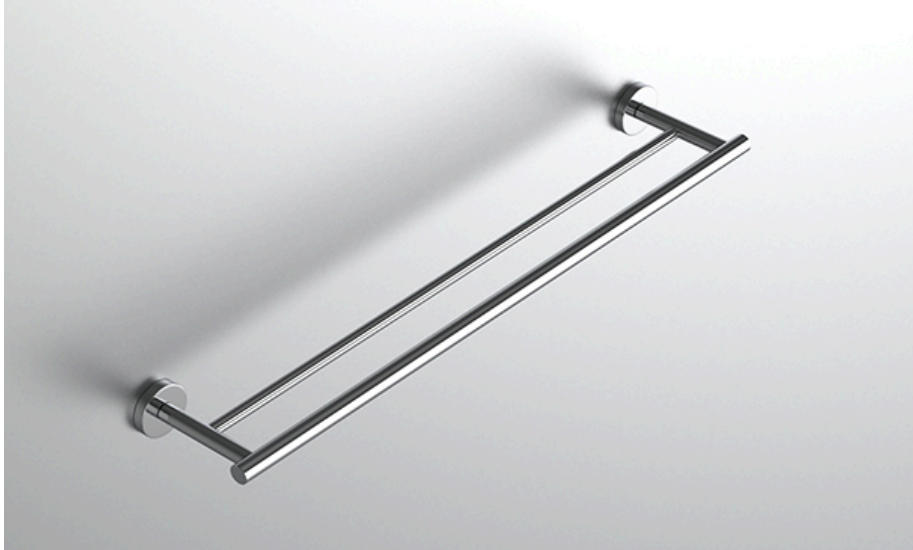

neelnox

LET
THERE
BE **DESIGN.**

FEATURES

- Premium 304 Grade Stainless Steel
- Solid Mount Construction
- Concealed Installation Hardware
- State of the art wall anchors included for installation on Dry wall or Tile

COLLECTION MASTERPIECE

TOWEL BAR

Model	Product	Finishes Available
MST-TWB24-D	Towel Bar	Multiple finishes available. Over 23 finishes to choose from.

FINISHES			
Polished (-P)	Antique Copper (-ACOP)	Polished Gold (-PGLD)	
Brushed (-B)	Polished Brass (-PBRS)	Brushed Copper (-BCOP)	
Brushed Gold (-BGLD)	Matte White (-WHT)	Brushed Rose Gold (-BRGD)	
Matte Black (-BLK)	Brushed Modern Bronze (-BMBRZ)	Brushed Black (-BRBLK)	
Oil Rubbed Bronze (-ORB)	Glossy White (-GWHT)	Polished Black (-PBLK)	
Brushed Brass (-BBRS)	Polished Rose Gold (-PRGD)	Antique Nickel (-ANKL)	
Brushed Bronze (-BBRZ)	Unlacquered Brass (-UBRS)	Black Nickel (-NKBL)	
Antique Brass (-ABRS)	Polished Nickel (-PNKL)		