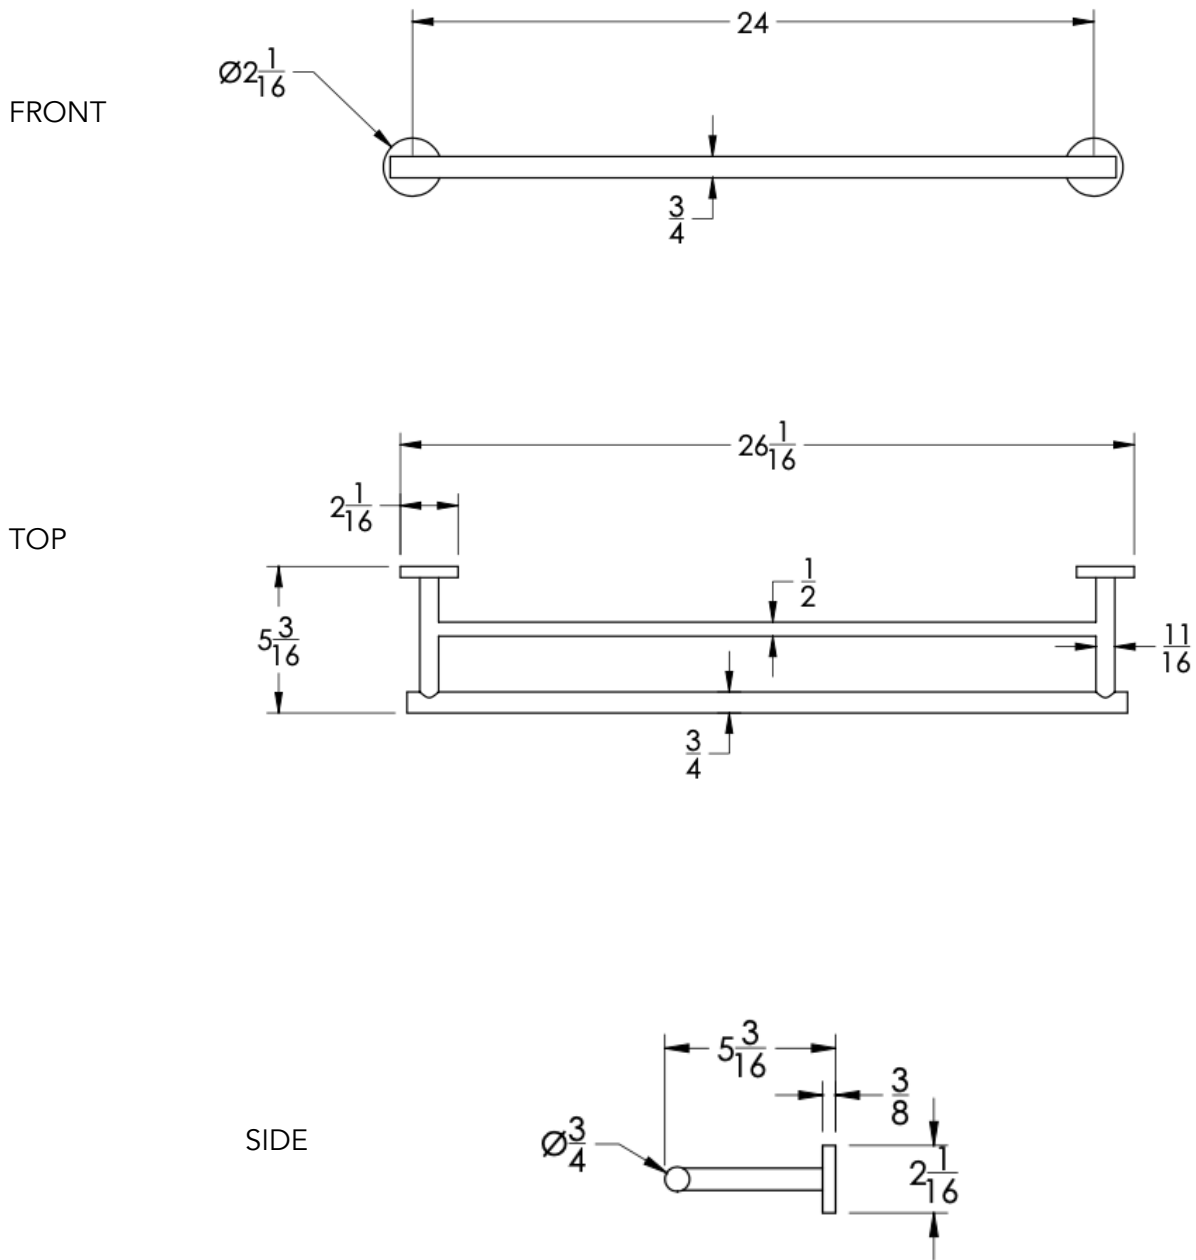

neelnox

LET
THERE
BE **DESIGN.**

FEATURES

- Premium 304 Grade Stainless Steel
- Solid Mount Construction
- Concealed Installation Hardware
- State of the art wall anchors included for installation on Dry wall or Tile

COLLECTION MASTERPIECE

TOWEL BAR

Model	Product	Finishes Available
MST-TWB24-D	Towel Bar	Multiple finishes available. Over 23 finishes to choose from.

FINISHES			
Polished (-P)	Antique Copper (-ACOP)	Polished Gold (-PGLD)	
Brushed (-B)	Polished Brass (-PBRS)	Brushed Copper (-BCOP)	
Brushed Gold (-BGLD)	Matte White (-WHT)	Brushed Rose Gold (-BRGD)	
Matte Black (-BLK)	Brushed Modern Bronze (-BMBRZ)	Brushed Black (-BRBLK)	
Oil Rubbed Bronze (-ORB)	Glossy White (-GWHT)	Polished Black (-PBLK)	
Brushed Brass (-BBRS)	Polished Rose Gold (-PRGD)	Antique Nickel (-ANKL)	
Brushed Bronze (-BBRZ)	Unlacquered Brass (-UBRS)	Black Nickel (-NKBL)	
Antique Brass (-ABRS)	Polished Nickel (-PNKL)		

Dimensions in inches

NOTE: Dimensions subject to change without notice.