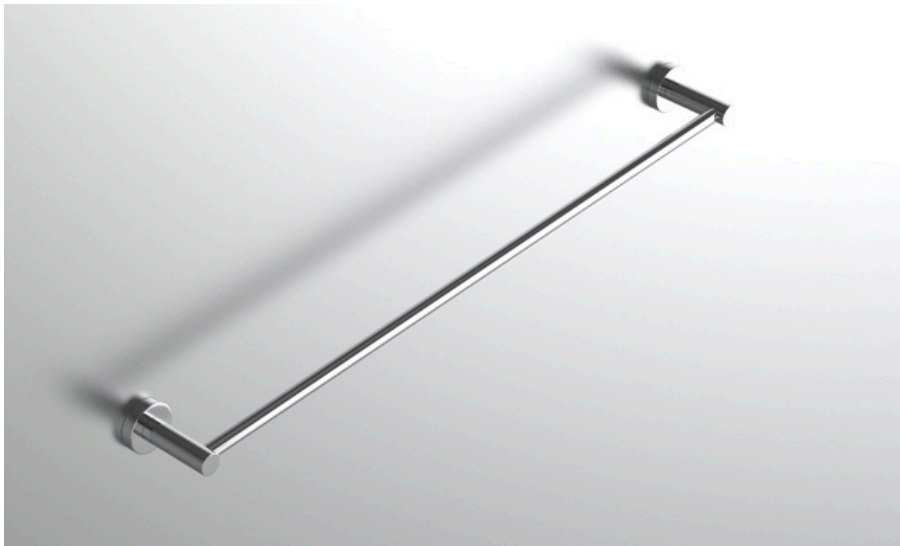

### FEATURES

- Premium 304 Grade Stainless Steel
- Solid Mount Construction
- Concealed Installation Hardware
- State of the art wall anchors included for installation on Dry wall or Tile