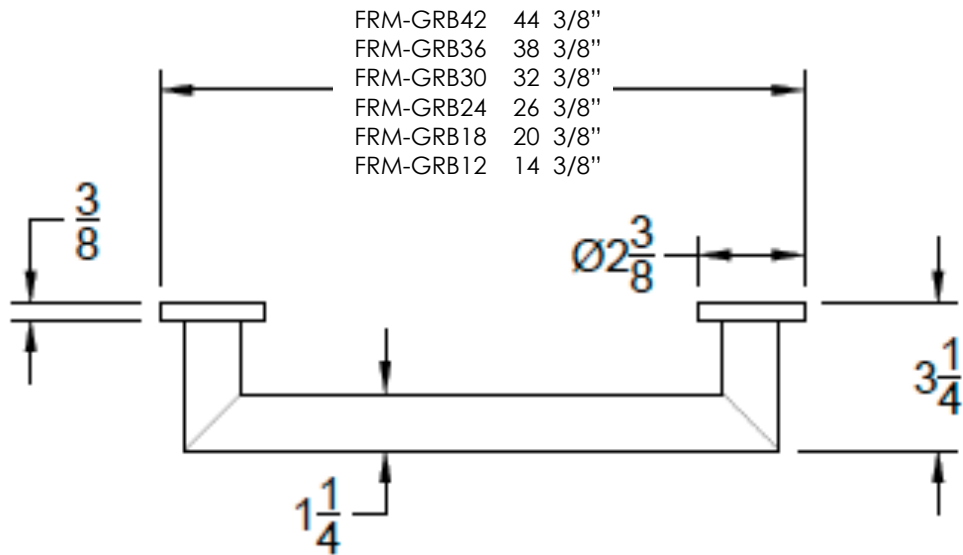

neelnox

LET
THERE
BE **DESIGN.**

FEATURES

- Premium 304 Grade Stainless Steel
- Solid Mount Construction
- Concealed Installation Hardware
- ADA Compliant

ADA Compliant

COLLECTION FORM

GRAB BAR

Model	Product	Finishes Available
FRM-GRB-12-P	12" Grab Bar	Multiple finishes available. Over 23 finishes to choose from.
FRM-GRB-18-P	18" Grab Bar	
FRM-GRB-24-P	24" Grab Bar	
FRM-GRB-30-P	30" Grab Bar	
FRM-GRB-36-P	36" Grab Bar	
FRM-GRB-42-P	42" Grab Bar	

Dimensions in inches

FRONT

TOP

SIDE

NOTE: Dimensions subject to change without notice.