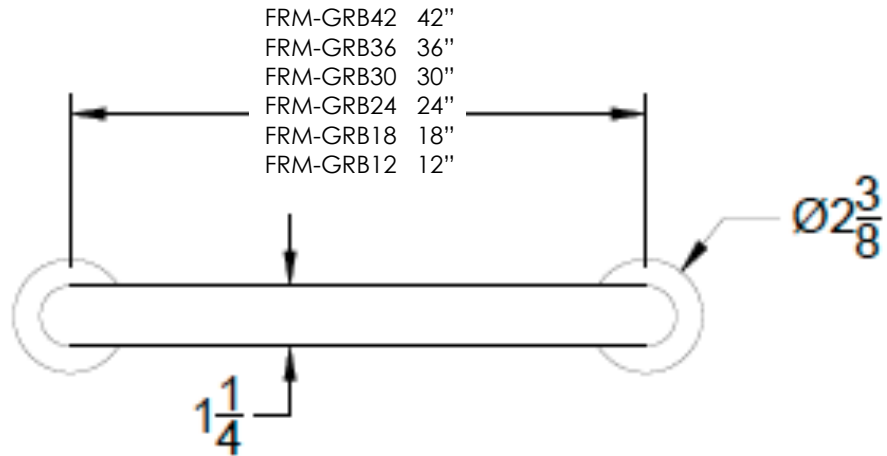

neelnox

LET
THERE
BE **DESIGN.**

FEATURES

- Premium 304 Grade Stainless Steel
- Solid Mount Construction
- Concealed Installation Hardware
- ADA Compliant

ADA Compliant

COLLECTION FORM

GRAB BAR

Model	Product	Finishes Available
FRM-GRB-12-P	12" Grab Bar	Multiple finishes available. Over 23 finishes to choose from.
FRM-GRB-18-P	18" Grab Bar	
FRM-GRB-24-P	24" Grab Bar	
FRM-GRB-30-P	30" Grab Bar	
FRM-GRB-36-P	36" Grab Bar	
FRM-GRB-42-P	42" Grab Bar	

Dimensions in inches

FRONT

TOP

SIDE

NOTE: Dimensions subject to change without notice.