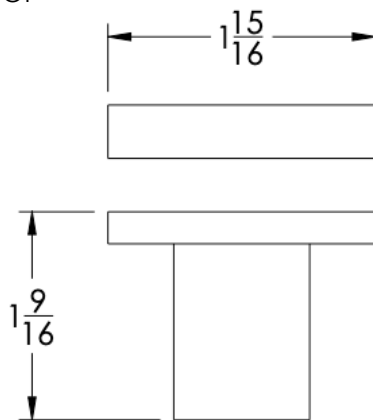

FRONT

SIDE

TOP

Small Rosette

Installation Notes: Center to center hole drilling dimension are same as mentioned in column. Diameter of glass hole for installation is 1/2".

Standard hardware supplied can accommodate glass thicknesses 1/4" to 1/2". Please contact us for custom hardware in case glass thickness exceeds 1/2".

Dimensions in inches

NOTE: Dimensions subject to change without notice.