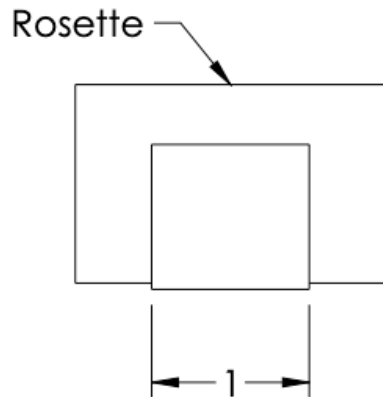

neelnox

LET
THERE
BE **DESIGN.**

FEATURES

- Premium 304 Grade Stainless Steel
- Solid Mount Construction
- Concealed Installation Hardware
- Solid End Cap provided for side opposite to the door for a seamless look

Single Knob shown
with a Small Rosette

Small Rosette

COLLECTION ARGYLE

SINGLE KNOB

Model	Product	Finishes Available
ARG-KNS-GR <u>XX-XX</u>	Single Knob	Multiple finishes available. Over 23 finishes to choose from.

FRONT

SIDE

TOP

Small Rosette

Installation Notes: Center to center hole drilling dimension are same as mentioned in column. Diameter of glass hole for installation is 1/2".

Standard hardware supplied can accommodate glass thicknesses 1/4" to 1/2". Please contact us for custom hardware in case glass thickness exceeds 1/2".