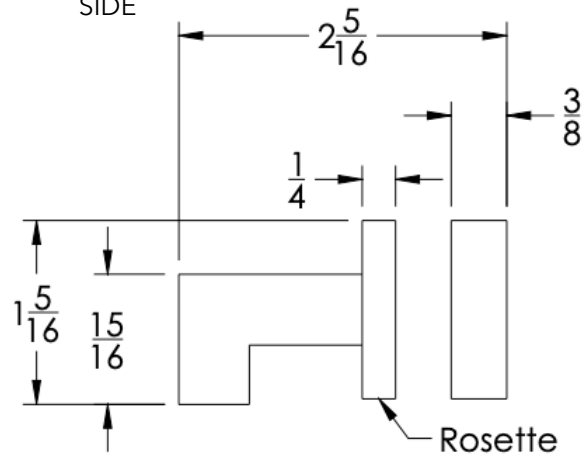

neelnox

LET
THERE
BE **DESIGN.**

FEATURES

- Premium 304 Grade Stainless Steel
- Solid Mount Construction
- Concealed Installation Hardware
- Solid End Cap provided for side opposite to the door for a seamless look

Single Knob shown
with a Small Rosette

Small Rosette

COLLECTION ARGYLE

SINGLE KNOB

Model	Product	Finishes Available
ARG-KNS-GR <u>XX-XX</u>	Single Knob	Multiple finishes available. Over 23 finishes to choose from.

FRONT

SIDE

TOP

Small Rosette

Installation Notes: Center to center hole drilling dimension are same as mentioned in column. Diameter of glass hole for installation is 1/2".

Standard hardware supplied can accommodate glass thicknesses 1/4" to 1/2". Please contact us for custom hardware in case glass thickness exceeds 1/2".