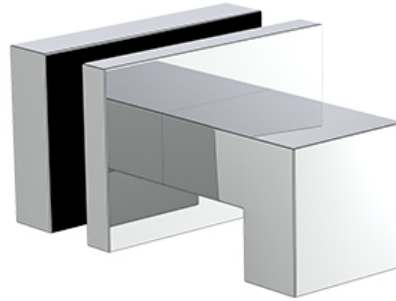

neelnox

LET
THERE
BE **DESIGN.**

FEATURES

- Premium 304 Grade Stainless Steel
- Solid Mount Construction
- Concealed Installation Hardware
- Solid End Cap provided for side opposite to the door for a seamless look

Single Knob shown
with a Small Rosette

Small Rosette

COLLECTION ARGYLE

SINGLE KNOB

Model	Product	Finishes Available
ARG-KNS-GR <u>XX-XX</u>	Single Knob	Multiple finishes available. Over 23 finishes to choose from.

FRONT

SIDE

TOP

Small Rosette

Installation Notes: Center to center hole drilling dimension are same as mentioned in column. Diameter of glass hole for installation is 1/2".

Standard hardware supplied can accommodate glass thicknesses 1/4" to 1/2". Please contact us for custom hardware in case glass thickness exceeds 1/2".