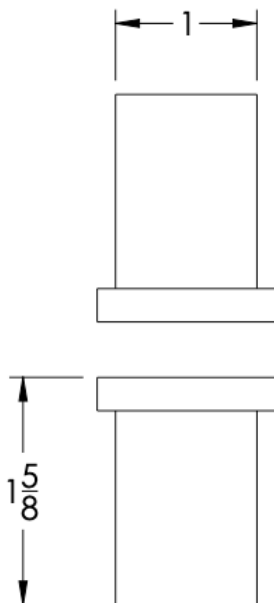

Double Knob shown
with a Medium Rosette

No Rosette Medium Rosette Large Rosette
(Dia 1 1/4") (Dia 1 1/2")

COLLECTION CELLO

DOUBLE KNOB

Model	Product	Finishes Available
CEL-KND <u>XX-XX</u>	Double Knob	Multiple finishes available. Over 23 finishes to choose from.

No Rosette	Medium Rosette (Dia 1 1/4")	Large Rosette (Dia 1 1/2")
CEL-KND-NR	CEL-KND-MR	CEL-KND-LR

FRONT

SIDE

TOP

No Rosette Medium Rosette Large Rosette
 (Dia 1 1/4") (Dia 1 1/2")

Installation Notes: Center to center hole drilling dimension are same as mentioned in column. Diameter of glass hole for installation is 1/2".

Standard hardware supplied can accommodate glass thicknesses 1/4" to 1/2". Please contact us for custom hardware in case glass thickness exceeds 1/2".

Dimensions in inches

NOTE: Dimensions subject to change without notice.