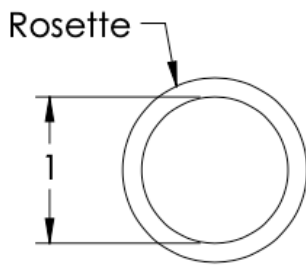

neelnox

LET
THERE
BE **DESIGN.**

FEATURES

- Premium 304 Grade Stainless Steel
- Solid Mount Construction
- Concealed Installation Hardware
- Solid End Cap provided for side opposite to the door for a seamless look

Double Knob shown
with a Medium Rosette

No Rosette Medium Rosette Large Rosette
(Dia 1 1/4") (Dia 1 1/2")

COLLECTION CELLO

DOUBLE KNOB

Model	Product	Finishes Available
CEL-KND <u>XX-XX</u>	Double Knob	Multiple finishes available. Over 23 finishes to choose from.

No Rosette	Medium Rosette (Dia 1 1/4")	Large Rosette (Dia 1 1/2")
CEL-KND-NR	CEL-KND-MR	CEL-KND-LR

FRONT

SIDE

TOP

No Rosette Medium Rosette Large Rosette
 (Dia 1 1/4") (Dia 1 1/2")

Installation Notes: Center to center hole drilling dimension are same as mentioned in column. Diameter of glass hole for installation is 1/2".