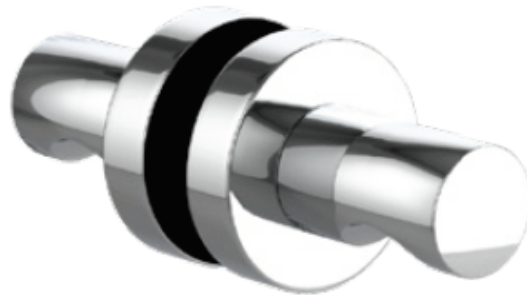

neelnox

LET
THERE
BE **DESIGN.**

FEATURES

- Premium 304 Grade Stainless Steel
- Solid Mount Construction
- Concealed Installation Hardware
- Solid End Cap provided for side opposite to the door for a seamless look

Double Knob shown
with a Medium Rosette

No Rosette Medium Rosette Large Rosette
(Dia 1 1/4") (Dia 1 1/2")

COLLECTION CELLO

DOUBLE KNOB

Model	Product	Finishes Available
CEL-KND <u>XX-XX</u>	Double Knob	Multiple finishes available. Over 23 finishes to choose from.

No Rosette	Medium Rosette (Dia 1 1/4")	Large Rosette (Dia 1 1/2")
CEL-KND-NR	CEL-KND-MR	CEL-KND-LR

FRONT

SIDE

TOP

No Rosette Medium Rosette Large Rosette
 (Dia 1 1/4") (Dia 1 1/2")

Installation Notes: Center to center hole drilling dimension are same as mentioned in column. Diameter of glass hole for installation is 1/2".