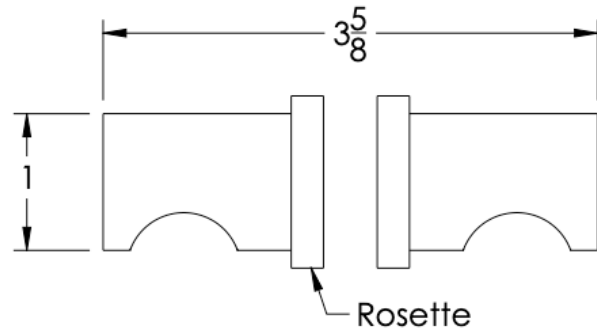

neelnox

LET
THERE
BE **DESIGN.**

FEATURES

- Premium 304 Grade Stainless Steel
- Solid Mount Construction
- Concealed Installation Hardware
- Solid End Cap provided for side opposite to the door for a seamless look

Double Knob shown
with a Medium Rosette

No Rosette Medium Rosette Large Rosette
(Dia 1 1/4") (Dia 1 1/2")

COLLECTION CELLO

DOUBLE KNOB

Model	Product	Finishes Available
CEL-KND <u>XX-XX</u>	Double Knob	Multiple finishes available. Over 23 finishes to choose from.

No Rosette	Medium Rosette (Dia 1 1/4")	Large Rosette (Dia 1 1/2")
CEL-KND-NR	CEL-KND-MR	CEL-KND-LR

FRONT

SIDE

TOP

No Rosette Medium Rosette Large Rosette
 (Dia 1 1/4") (Dia 1 1/2")

Installation Notes: Center to center hole drilling dimension are same as mentioned in column. Diameter of glass hole for installation is 1/2".