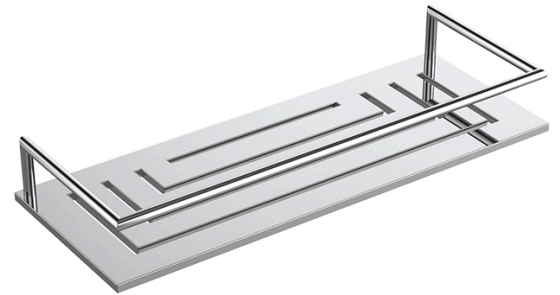

## FEATURES

- Premium 304 Grade Stainless Steel
- Solid Mount Construction
- Concealed Installation Hardware
- State of the art wall anchors included for installation on Dry wall or Tile.

## Y | S H E L F

SERIES 550

Model	Product	Finishes
Y-551-P	12" Shelf	17 Finishes Available

FINISHES	Polished (-P)	Brushed Bronze (-BBRZ)	Light Beige (-LTBGE)
	Brushed (-B)	Antique Brass (-ABRS)	Grey (-GRAY)
	Brushed Gold (-BGLD)	Antique Copper (-ACOP)	Beige (-BEIGE)
	Matte Black (-BLK)	Matte White (-WHT)	Polished Gold (-PGLD)
	Oil Rubbed Bronze (-ORB)	Brushed Black (-BRBLK)	Polished Rose Gold (-PRGD)
	Brushed Brass (-BBRS)	Brushed Rose Gold (-BRGD)	