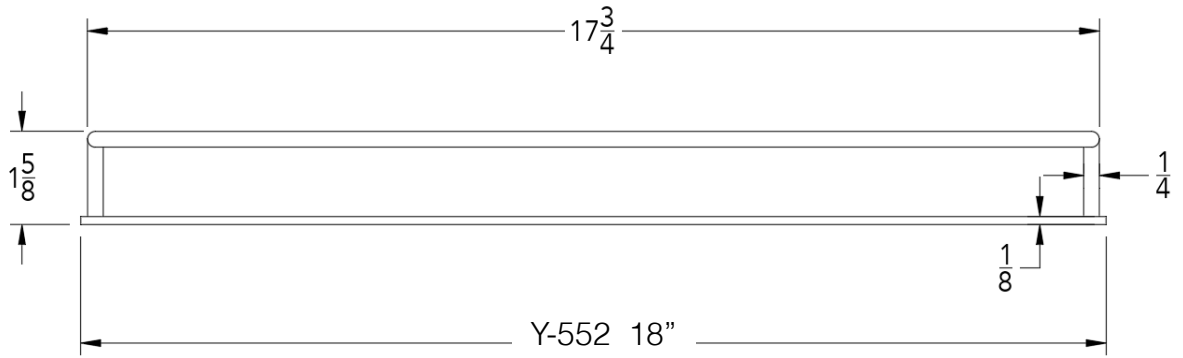

Dimensions in inches

FRONT