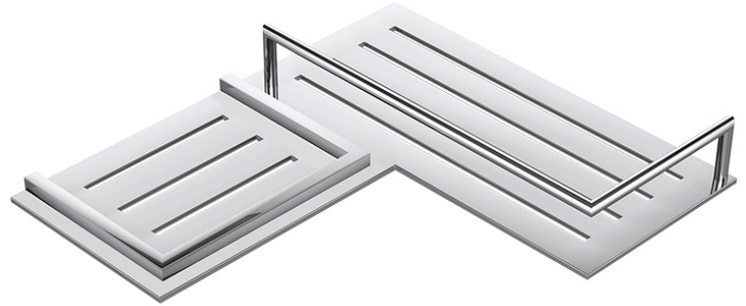

neelnox

LET
THERE
BE **DESIGN.**

FEATURES

- Premium 304 Grade Stainless Steel
- Solid Mount Construction
- Concealed Installation Hardware
- State of the art wall anchors included for installation on Dry wall or Tile.

Y | S H E L F

SERIES 550

Model	Product	Finishes
Y-554 CN1-2L-P	9.6" X 10.7" Shelf	17 Finishes Available

FINISHES	Polished (-P)	Brushed Bronze (-BBRZ)	Light Beige (-LTBGE)
	Brushed (-B)	Antique Brass (-ABRS)	Grey (-GRAY)
	Brushed Gold (-BGLD)	Antique Copper (-ACOP)	Beige (-BEIGE)
	Matte Black (-BLK)	Matte White (-WHT)	Polished Gold (-PGLD)
	Oil Rubbed Bronze (-ORB)	Brushed Black (-BRBLK)	Polished Rose Gold (-PRGD)
	Brushed Brass (-BBRS)	Brushed Rose Gold (-BRGD)	