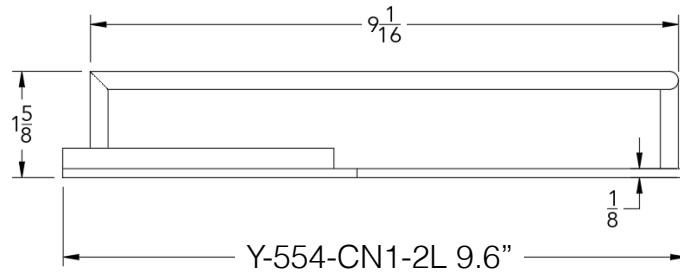

Y | S H E L F

SERIES 550

Model	Product	Finishes
Y-554 CN1-2L-P	9.6" X 10.7" Shelf	17 Finishes Available

FINISHES	Polished (-P)	Brushed Bronze (-BBRZ)	Light Beige (-LTBGE)
	Brushed (-B)	Antique Brass (-ABRS)	Grey (-GRAY)
	Brushed Gold (-BGLD)	Antique Copper (-ACOP)	Beige (-BEIGE)
	Matte Black (-BLK)	Matte White (-WHT)	Polished Gold (-PGLD)
	Oil Rubbed Bronze (-ORB)	Brushed Black (-BRBLK)	Polished Rose Gold (-PRGD)
	Brushed Brass (-BBRS)	Brushed Rose Gold (-BRGD)	

Specified Model: _____

Finish Detail: _____

Notes: _____

Dimensions in inches

FRONT

TOP

SIDE

NOTE: Dimensions subject to change