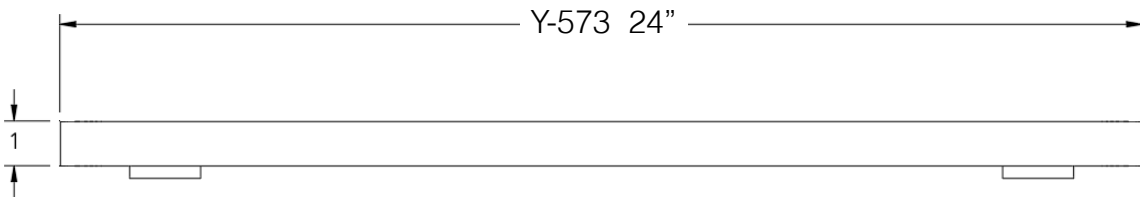

Dimensions in inches

FRONT