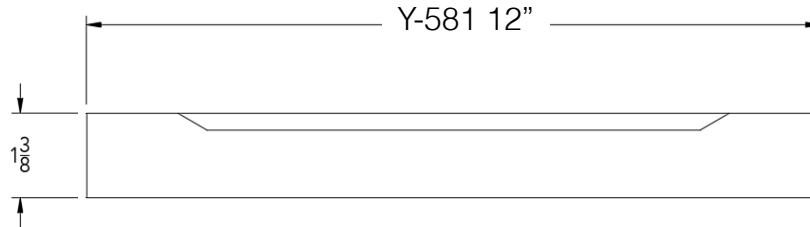

Dimensions in inches

FRONT