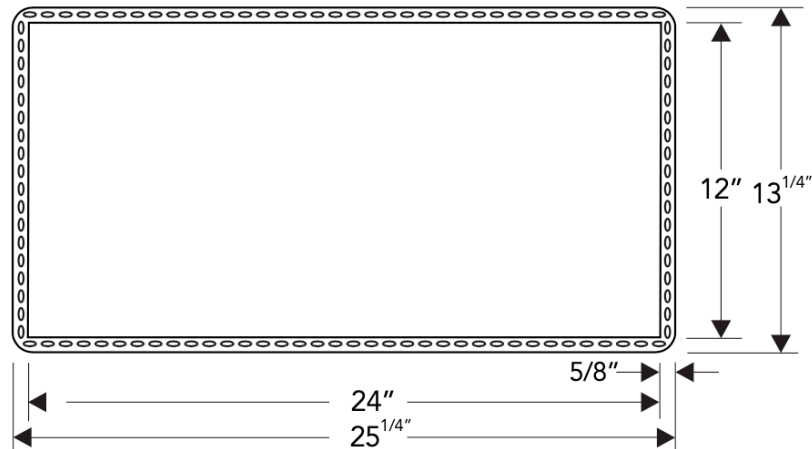

Model	Profile	Size (Inner)	Size (Outer)	Rim	Depth
Y-34	Undermount	24 x 12 inches 609 x 305 mm	25 ¹ / ₄ x 13 ¹ / ₄ inches 609 x 335 mm	5/8 inches 15 mm	3 ³ / ₄ inches 97 mm

Product as shown in polished finish

Y-34P

Dimension in inches

Installation Notes

Cut out size : 25¹/₄ x 13¹/₄ inches

NOTE: Dimensions subject to change without notice.