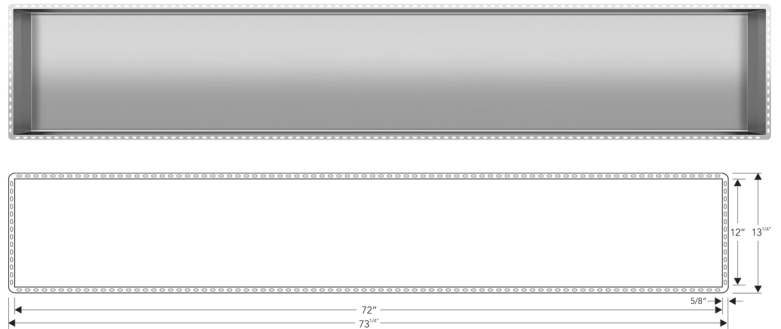

Neelnox

Y I S H E L F Specifications

FEATURES

- Premium 304 Grade Stainless Steel
- Undermount Profile
- Equipped with SoundDefy™ noise concealing technology
- Sloped bottom ensures proper drainage of water.
- Y I B O N D adhesive included to tile the back of the shelf as per client's preference.
- No installation hardware required.

Model	Finish	Profile	Size(Inner)	Size(Outer)	Rim	Depth	Bottom Slope
Y-18B	Brushed	Undermount	72 x 12 inches 1829 x 305 mm	61 ^{1/4} x 13 ^{1/4} inches 1859 x 335 mm	5/8 inches 15 mm	3 ^{3/4} inches 95 mm	3/16 inches 5 mm
Y-18P	Polished						
Y-18 WHT	White						
Y-18 BLK	Black						
Y-18 ORB	Oil Rubbed Bronze						
Y-18 LGR	Lime Green						
Y-18 ORNG	Orange						