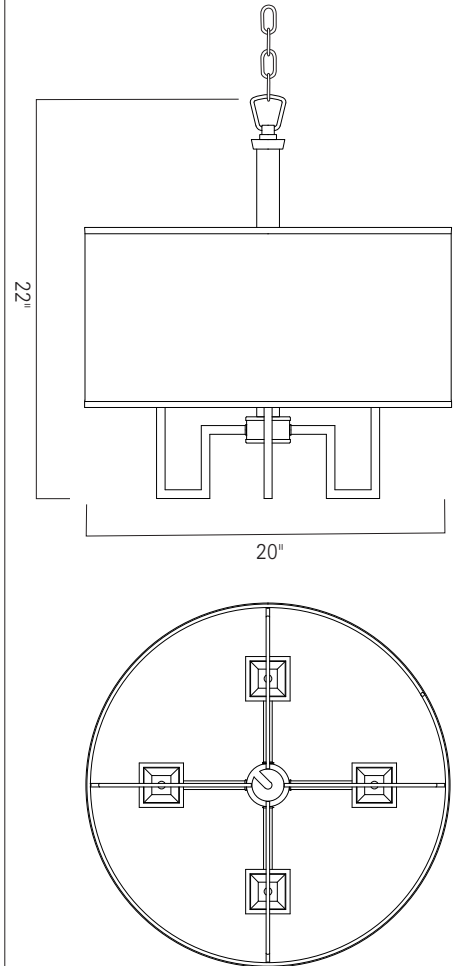

Maya 4 Arm Drum - 9677 Aged Brass (AG) White Shade (WS)

Maya Sconce - 9675
Polished Nickel (PN)

Maya 6 Arm Drum - 9676
Brushed Nickel (BN)

Product Name / Model / Dimensions			Finish Options	Shade	Lamping Options
Maya 4 Arm Drum Pendant - 9677			Standard Aged Brass (AG) Brushed Nickel (BN) Polished Nickel (PN)	Standard White Shade (WS) 10" H X 20" W	Standard Incandescent (IN) (4) 60 Watt Edison
Height	Width	Overall Height			
22.00"	20.00"	Provided with 6' chain			
Canopy 4 3/4"					