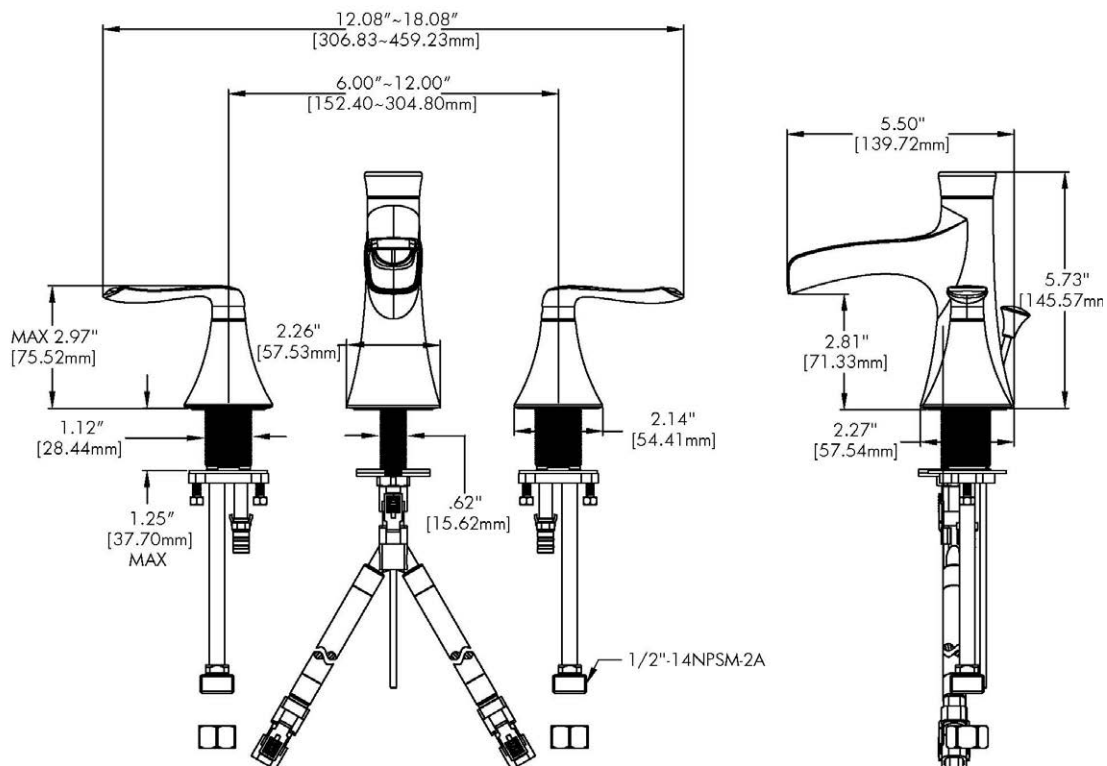

DIMENSIONS:

NOTE: 1. All dimensions are in inches (millimeters) unless otherwise specified and are subject to change without notice.

Architect/Engineer Approval Space:

SPEAKMAN
400 ANCHOR MILL ROAD
NEW CASTLE, DE 19720