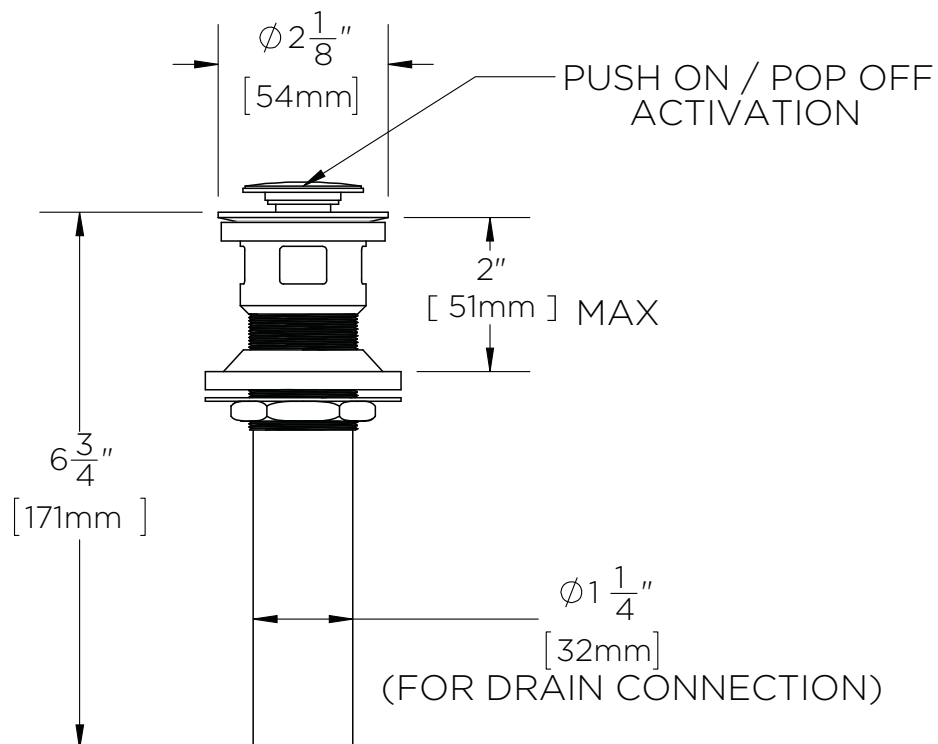

SPEAKMAN® S-3470

Push Pop-Up Drain

FEATURES:

- Chrome plated push pop-up drain.
- Brass cap
- Rubber seal

FINISH:

PC

WARRANTY:

- 5 year limited

DIMENSIONS:

NOTE: 1. All dimensions are in inches (millimeters) unless otherwise specified and are subject to change without notice.

Architect/Engineer Approval Space:

SPEAKMAN
400 ANCHOR MILL ROAD
NEW CASTLE, DE 19720