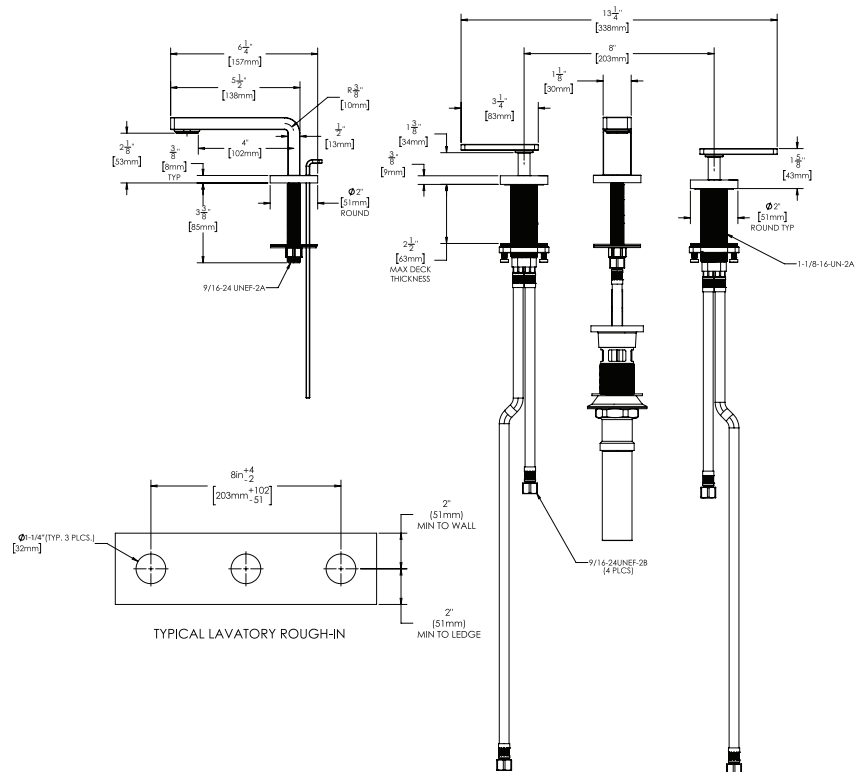

Vector® Widespread Faucet

FEATURES:

- 1.2 GPM (4.5 L/min) flow rate
- Brass construction
- Lever handles
- 1/4 turn ceramic cartridges
- Stainless steel inlet supply lines included, with 3/8" compression fittings
- Corrosion resistant finishes
- Coordinates with Vector Collection

STOCK FINISHES:

PC MB

SPECIALTY FINISHES:

PB PN

STANDARDS:

- ASME A112.18.1/CSA B125.1 certified
- NSF/ANSI 61 certified
- NSF 372 certified
- WaterSense certified
- ADA compliant

WARRANTY:

Visit www.speakman.com for full product warranty information

- 5 Year Limited Warranty (commercial)
- Limited Lifetime Warranty (residential)

1. All dimensions are in inches (millimeters) unless otherwise specified and are subject to change without notice.

Architect/Engineer Approval Space:

P: 800-537-2107
F: 800-977-2747
W: WWW.SPEAKMAN.COM
R: 02-JANUARY 2020