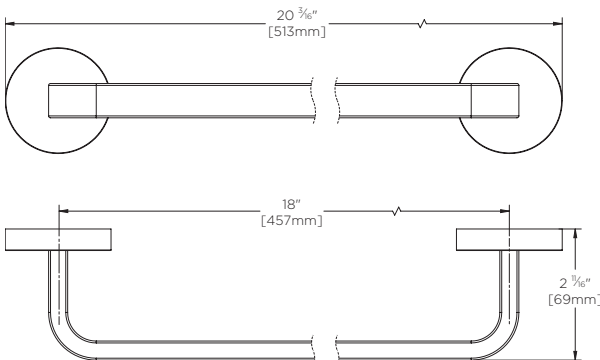

Vector® Towel Bar

MODELS:

- SA-2707: 24" Towel Bar
- SA-2707-18: 18" Towel Bar

FEATURES:

- Towel Bar measures 24" in length
- Metal construction
- Corrosion resistant finishes
- Mounting hardware is included
- Coordinates with Vector Collection

SA-2707

SA-2707-18

SA-2707

1. All dimensions are in inches (millimeters) unless otherwise specified and are subject to change without notice.

Architect/Engineer Approval Space:

P: 800-537-2107
 F: 800-977-2747
 W: WWW.SPEAKMAN.COM
 R: 03-JANUARY 2020