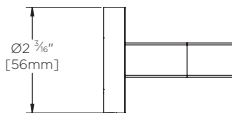

Vector® Towel Bar

MODELS:

- SA-2707: 24" Towel Bar
- SA-2707-18: 18" Towel Bar

FEATURES:

- Towel Bar measures 24" in length
- Metal construction
- Corrosion resistant finishes
- Mounting hardware is included
- Coordinates with Vector Collection

SA-2707

SA-2707-18

SA-2707

1. All dimensions are in inches (millimeters) unless otherwise specified and are subject to change without notice.

Architect/Engineer Approval Space:

P: 800-537-2107
 F: 800-977-2747
 W: WWW.SPEAKMAN.COM
 R: 03-JANUARY 2020