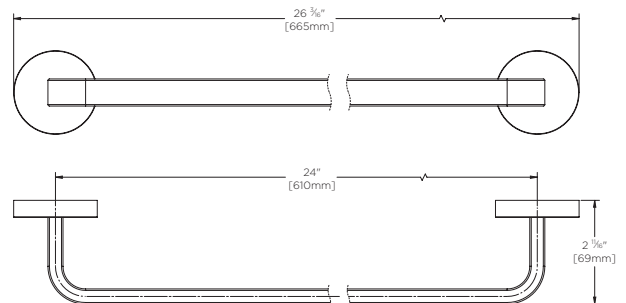

Vector® Towel Bar

MODELS:

- SA-2707: 24" Towel Bar
- SA-2707-18: 18" Towel Bar

FEATURES:

- Towel Bar measures 24" in length
- Metal construction
- Corrosion resistant finishes
- Mounting hardware is included
- Coordinates with Vector Collection

SA-2707

SA-2707-18

SA-2707

1. All dimensions are in inches (millimeters) unless otherwise specified and are subject to change without notice.

Architect/Engineer Approval Space:

P: 800-537-2107
 F: 800-977-2747
 W: WWW.SPEAKMAN.COM
 R: 03-JANUARY 2020