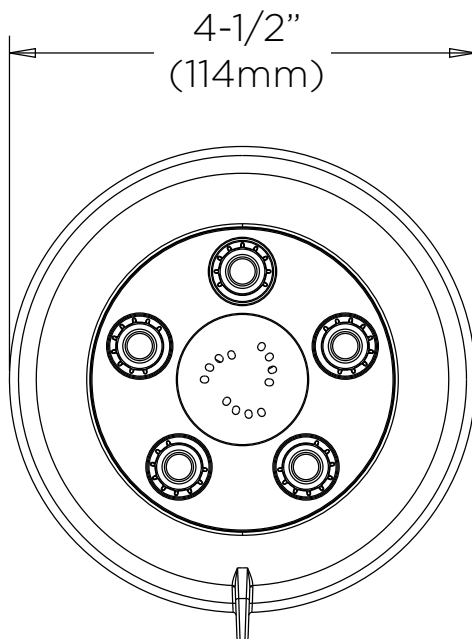

### FEATURES:

- 5 plungers, 45 sprays
- 12 center massage jets
- Durable plastic construction
- Spray adjusting faceplate
- Patented plungers resist scale buildup
- 1/2 in. NPT inlet
- 2.5 gpm (9.5 L/min) flow rate

### DIMENSIONS:

 NOTE: 1. All dimensions are in inches (millimeters) unless otherwise specified and are subject to change without notice.

Architect/Engineer Approval Space:

SPEAKMAN  
400 ANCHOR MILL ROAD  
NEW CASTLE, DE 19720