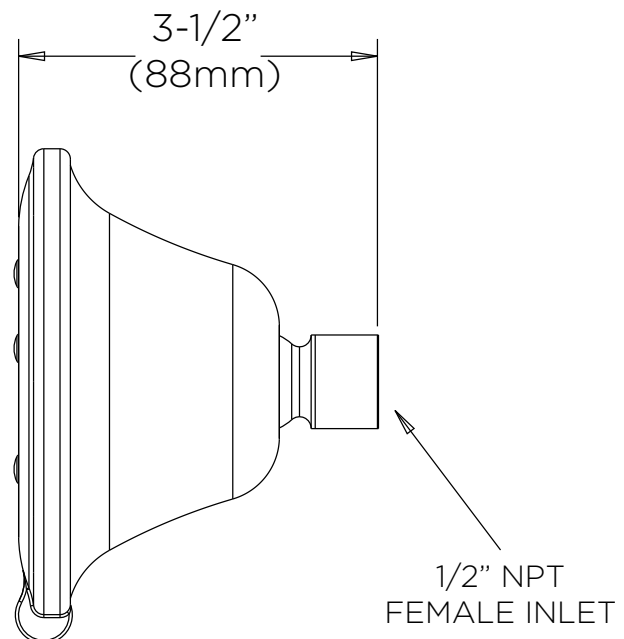

### DIMENSIONS:

 NOTE: 1. All dimensions are in inches (millimeters) unless otherwise specified and are subject to change without notice.

Architect/Engineer Approval Space:

SPEAKMAN  
400 ANCHOR MILL ROAD  
NEW CASTLE, DE 19720