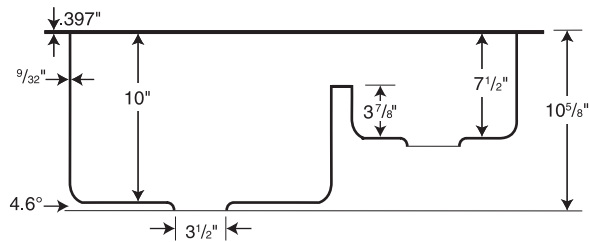

Capacity: 8-1/2 gallons in large (left) bowl until it reaches the divider height, 2-1/4 gallons in small (right) bowl until it reaches the divider height

SPECIFICATIONS

QULS-3322 Granite Undermount Large/Small Bowl Kitchen Sink

Model	Part	Nominal Dimensions	Ship Wt. Lb.	Ship FedEx	Carton Dims. In.	Cu. Ft.
QULS-3322	QU03322LS	32" W x 21" D (813 mm x 533 mm)	48	FedEx	37 x 26 x 15	8.3

STANDARDS AND RATINGS

American National Standard Institute—ANSI Z124.6