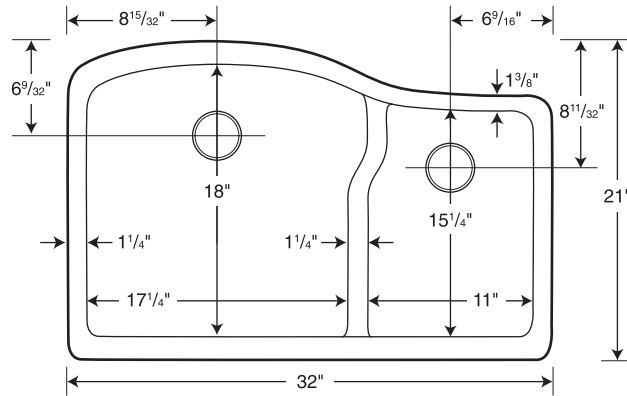

Capacity: 8-1/2 gallons in large (left) bowl until it reaches the divider height, 2-1/4 gallons in small (right) bowl until it reaches the divider height

SPECIFICATIONS

QULS-3322 Granite Undermount Large/Small Bowl Kitchen Sink

Model	Part	Nominal Dimensions	Ship Wt. Lb.	Ship FedEx	Carton Dims. In.	Cu. Ft.
QULS-3322	QU03322LS	32" W x 21" D (813 mm x 533 mm)	48	FedEx	37 x 26 x 15	8.3

STANDARDS AND RATINGS

American National Standard Institute—ANSI Z124.6