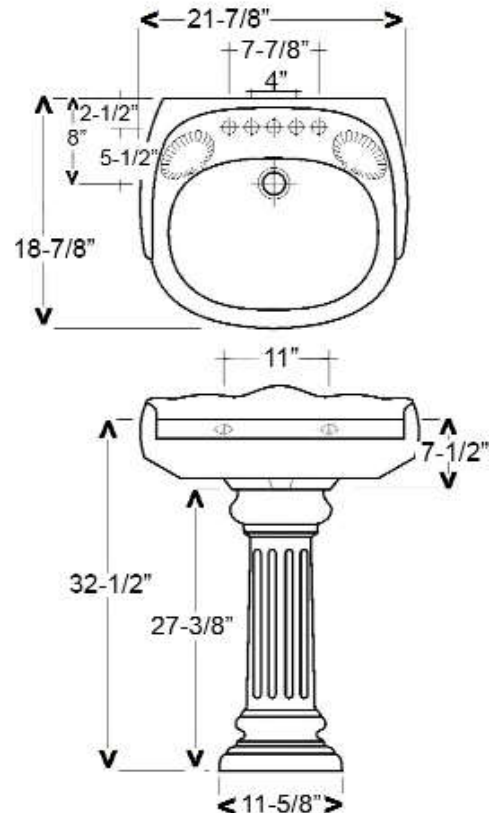

VICKI PEDESTAL LAVATORY

Cat. No.
3-65X

Faucet not included

W: 21-7/8"
D: 18-7/8"
H: 35-1/2"

Interior Dimensions:

Basin Interior:	16-1/2"W x 12-1/8"D
Basin Depth:	7-1/4"
Water depth to overflow:	4-1/8"
Back of basin to center of faucet:	2-1/2"
Back of basin to center of drain:	8"
Mount bolts height:	31"
Mount holes cc:	11"
Faucet and spout holes:	1-3/8"
Flange:	1-3/4"

Features:

- ▶ Made of Vitreous China
- ▶ Available for 4" centerset or 8" Widespread
- ▶ Mounting Hardware Included
- ▶ Pre-drilled overflow hole
- ▶ IAPMO certified
- ▶ For ease installation order **Hangers** (pair) or **Bracket** (one)

Colors:

WH White
BQ Bisque

Compliance Certification

Meets or exceeds the following specifications: ASME A112.19.2 2018 and CSA B45.1-18 for ceramic plumbing fixtures.

Dimensions of fixture are nominal and may vary within the range of tolerances established by ASMEI Standard A112.19.2-2018. Dimensions and specifications subject to change without notice.